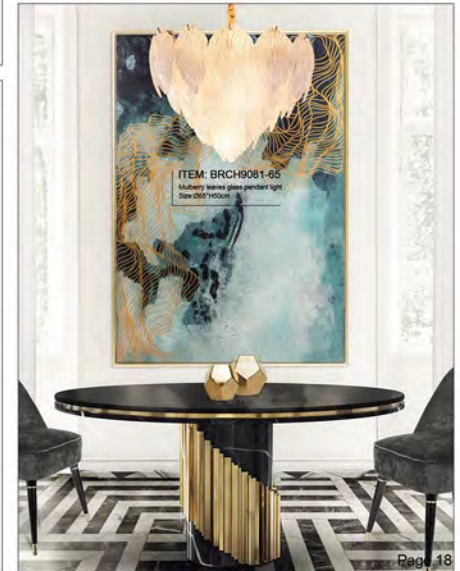

DESIGNER CHANDELIERS

Greetings
From Nature