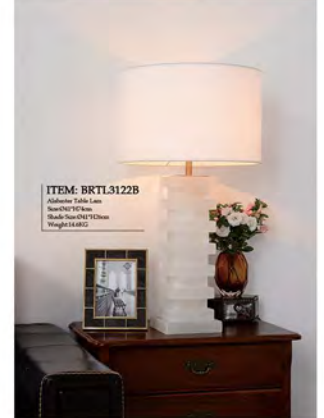

DESIGNER CHANDELIERS