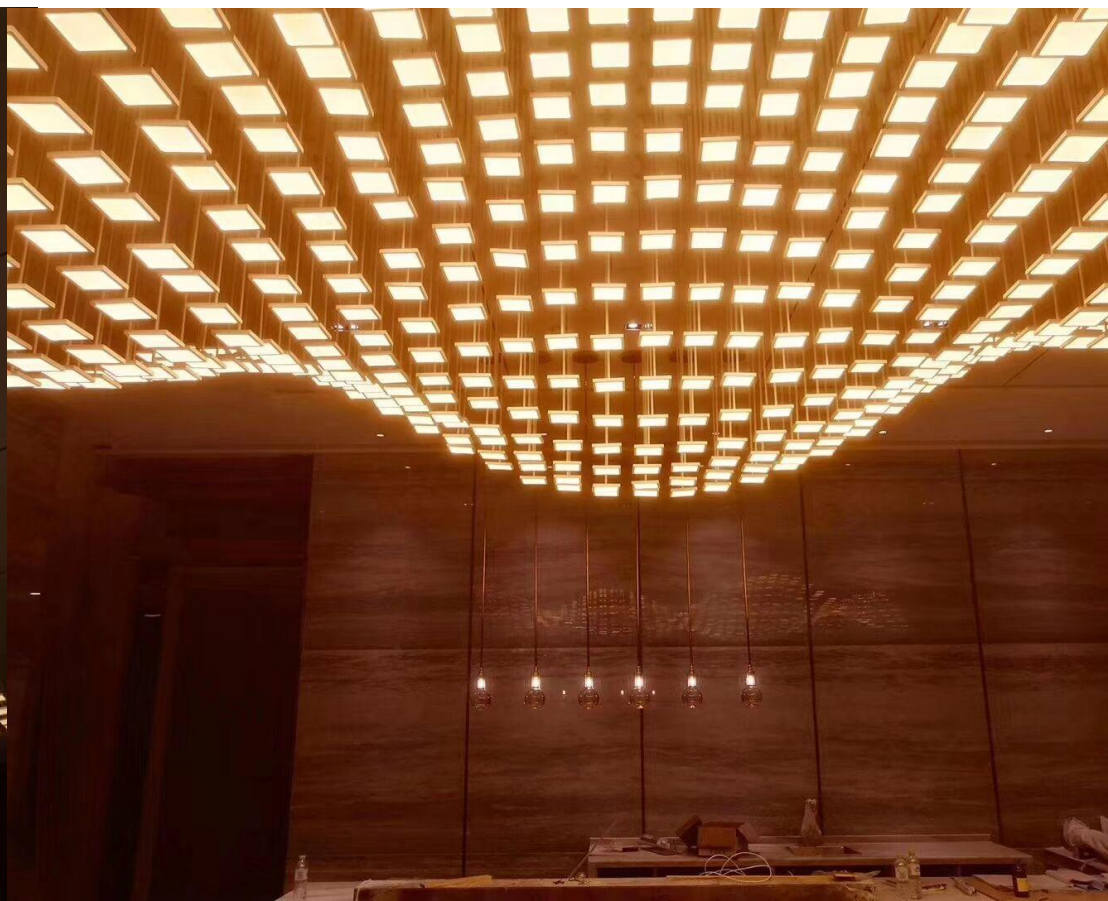

Location: Malaysia

Project: Lobby

Item No.: LL1003