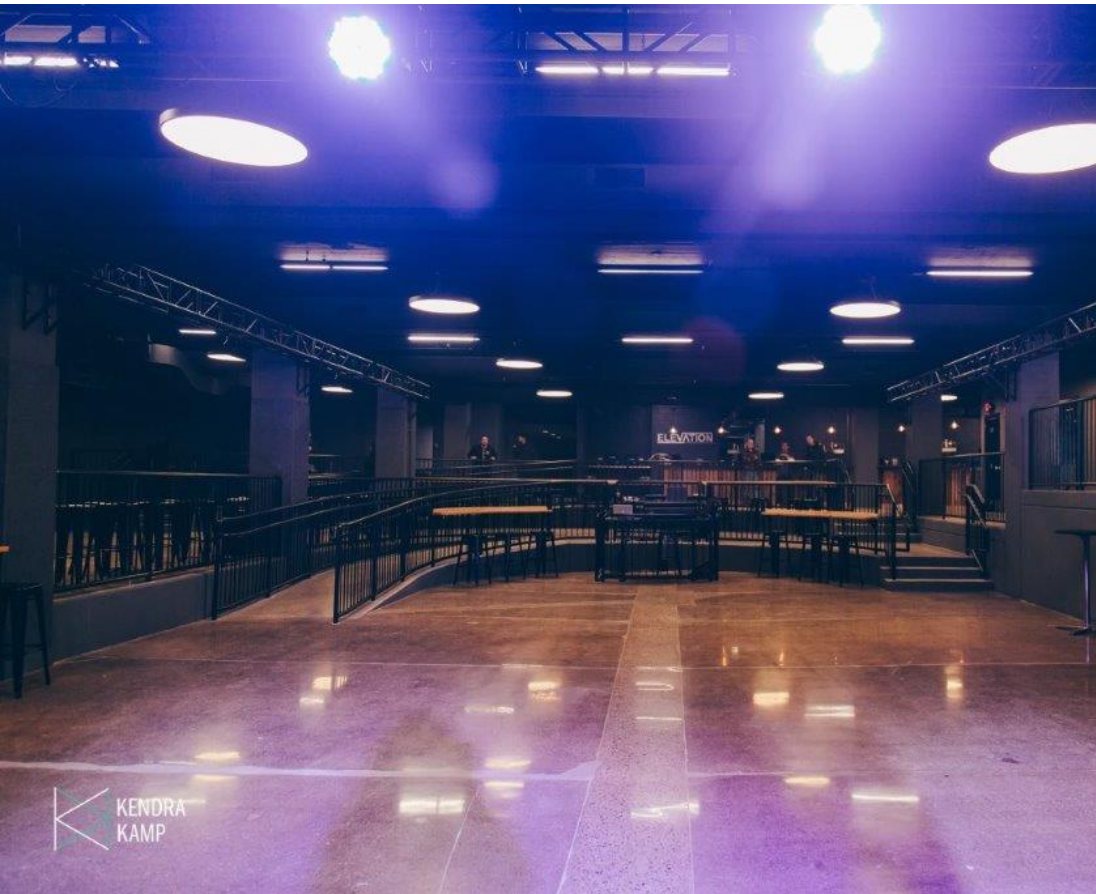

Project: Brno. Shopping Mall Campus

Item No.: LL1010

Location: USA

Project: Entertainment Venue

Item No.: LL8851NEW-C800A

Location: USA

Project: Cinema Studio

Item No.: LL1012-5