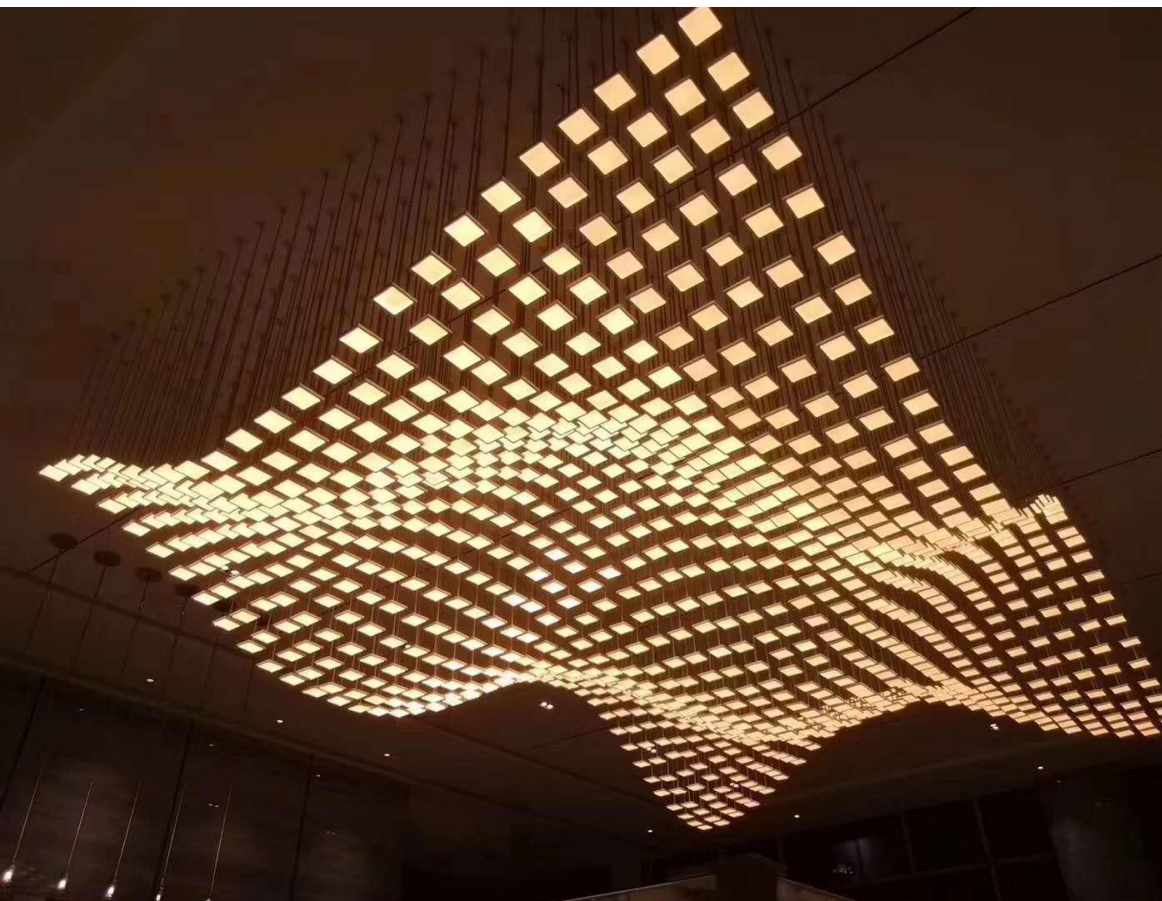

Location: Malaysia

Project: Lobby

Item No.: LL1003