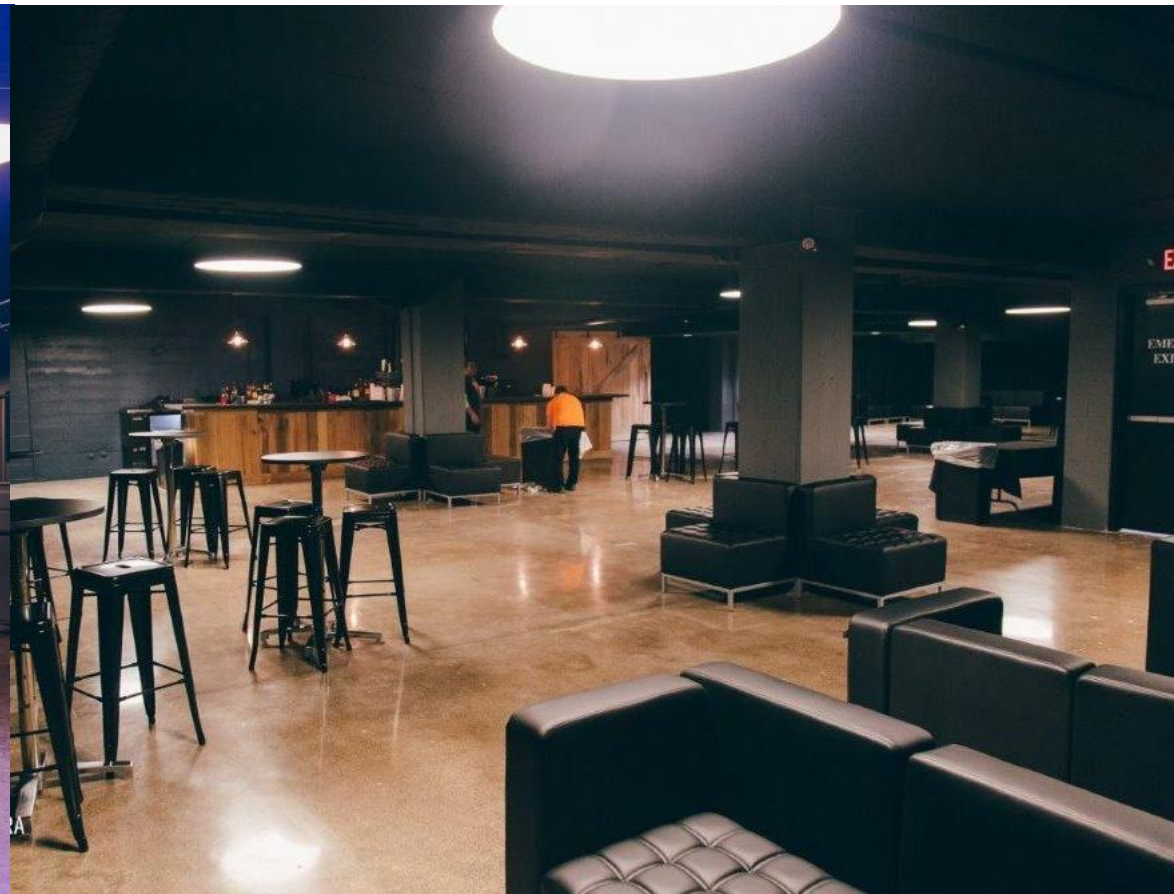

Project: Brno. Shopping Mall Campus

Item No.: LL1010

Location: USA

Project: Entertainment Venue

Item No.: LL8851NEW-C800A

Location: USA

Project: Cinema Studio

Item No.: LL1012-5