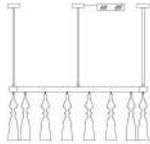

Model: MD1301A-1A  
LED: LED 1\*3W  
Size: Ø110\*H1350

Model: MD1301A-1B  
LED: LED 1\*3W  
Size: Ø110\*H1350

Model: MD1301A-1C  
LED: LED 1\*3W  
Size: Ø110\*H1350

Model: MD1301A-1D  
LED: LED 1\*3W  
Size: Ø110\*H1350

Model: MD1301B-45  
LED: LED 45\*3W  
Size: L1550\*W227\*H3200

林立之森，  
朦胧之美

Model: MD1301B-19  
LED: LED 19\*3W  
Size: L1350\*W200\*H1200

Model: MD1305A-5  
LED: 3014\*25W  
Size:  $\phi$ 550\*H890

Model: MD1305C-9  
LED: 3014\*36W  
Size: 950\*500\*H890

Model: MD1305A-8  
LED: 3014\*42W  
Size:  $\phi$ 850\*H1050

Model: MD1305C-11  
LED: 3014\*48W  
Size: 1150\*680\*H1050

Model: MD1305A-11  
LED: 3014\*60W  
Size:  $\phi$ 1150\*H1690

Model: MD1305C-13  
LED: 3014\*60W  
Size: 1350\*900\*H1690

Model: MD1300A-6  
LED: 3014#48W  
Size: #620\*H1500

Model: MD1300A-8  
LED: 3014#80W  
Size: #800\*H1500

Model: MD1300A-10  
LED: 3014#140W  
Size: #1000\*H2000

Model: MD1300A-15  
LED: 3014#200W  
Size: #1500\*H2000