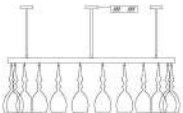

Model: MD1301A-1A  
LED: LED 1\*3W  
Size: Ø110\*H1350

Model: MD1301A-1B  
LED: LED 1\*3W  
Size: Ø110\*H1350

Model: MD1301A-1C  
LED: LED 1\*3W  
Size: Ø110\*H1350

Model: MD1301A-1D  
LED: LED 1\*3W  
Size: Ø110\*H1350

Model: MD1301B-45  
LED: LED 45\*3W  
Size: L1550\*W227\*H3200

林立之森，  
朦胧之美

Model: MD1301B-19  
LED: LED 19\*3W  
Size: L1350\*W200\*H1200

Model: MD1305A-5  
LED: 3014\*25W  
Size:  $\phi$ 550\*H890

Model: MD1305C-9  
LED: 3014\*36W  
Size: 950\*500\*H890

Model: MD1305A-8  
LED: 3014\*42W  
Size:  $\phi$ 850\*H1050

Model: MD1305C-11  
LED: 3014\*48W  
Size: 1150\*680\*H1050

Model: MD1305A-11  
LED: 3014\*60W  
Size:  $\phi$ 1150\*H1690

Model: MD1305C-13  
LED: 3014\*60W  
Size: 1350\*900\*H1690