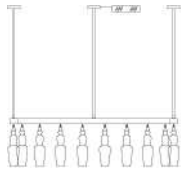

Model: MD1301A-1A  
LED: LED 1\*3W  
Size: Ø110\*H1350

Model: MD1301A-1B  
LED: LED 1\*3W  
Size: Ø110\*H1350

Model: MD1301A-1C  
LED: LED 1\*3W  
Size: Ø110\*H1350

Model: MD1301A-1D  
LED: LED 1\*3W  
Size: Ø110\*H1350

Model: MD1301B-45  
LED: LED 45\*3W  
Size: L1550\*W227\*H3200

林立之森，  
朦胧之美

Model: MD1301B-19  
LED: LED 19\*3W  
Size: L1350\*W200\*H1200

Model: MD1305A-5  
LED: 3014\*25W  
Size:  $\phi$ 550\*H890

Model: MD1305C-9  
LED: 3014\*36W  
Size: 950\*500\*H890

Model: MD1305A-8  
LED: 3014\*42W  
Size:  $\phi$ 850\*H1050

Model: MD1305C-11  
LED: 3014\*48W  
Size: 1150\*680\*H1050

Model: MD1305A-11  
LED: 3014\*60W  
Size:  $\phi$ 1150\*H1690

Model: MD1305C-13  
LED: 3014\*60W  
Size: 1350\*900\*H1690

Model: MD1300A-6  
LED: 3014#48W  
Size: #620\*H1500

Model: MD1300A-8  
LED: 3014#80W  
Size: #800\*H1500

Model: MD1300A-10  
LED: 3014#140W  
Size: #1000\*H2000

Model: MD1300A-15  
LED: 3014#200W  
Size: #1500\*H2000