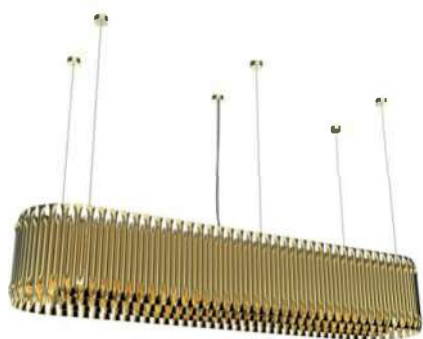

Model: MD1507-12  
LED: COB 12\*1W  
Size:  $\phi$ 400\*H1200

Model: MD1507A-16  
LED: COB 16\*1W  
Size:  $\phi$ 600\*H1200

Model: MD1507A-20  
LED: COB 20\*1W  
Size:  $\phi$ 800\*H1200

Model: MD1507A-24  
LED: COB 24\*1W  
Size:  $\phi$ 1000\*H1500

Model: MB1507A-2  
Lamp: G9 2-25W  
Size: L200\*W110\*H300

Model: ML1507A-1  
Lamp: omo-sow  
Size: L300\*W300\*H1500

Model: MD1507A-1  
Lamp: E27\*60W  
Size: Ø200\*H1200

Model: MT1507A-1  
Lamp: E27\*60W  
Size: Ø250\*H700