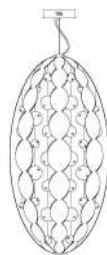

Model: MT1300A-6
LED: 3014#40W
Size: #620*H650

珠光闪烁，宝色辉煌

缤纷的色彩，
营造温馨，在舒适中品味生活
和谐的结构，用心灵的柔性

Sonic color,harmonic structure to make you
kufe lasty and comfortable

Model: MD1300B-7
LED: 3014#/115W
Size: φ700*H2500