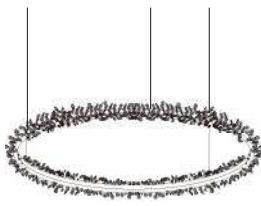

Model: MB1359A-8
LED: 3014**25W
Size: D850**W40**H1500mm