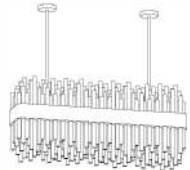

Model: MT1323B-1B
LED: 3014##16W
Size: L600*W90*H605

Model: MB1323B-500A
LED: 3014##14W
Size: W500*H500*D120

Model: MB1323B-600B
LED: 3014##28W
Size: W600*H600*D120

Model: MB1323B-600C
LED: 3014##28W
Size: W600*H950*D120

Model: MB1359A-5
LED: 3014**15W
Size: D550**W40**H1500mm

Model: MB1359A-8
LED: 3014**25W
Size: D850**W40**H1500mm

Model: MB1359A-10
LED: 3014**35W
Size: D1050**W40**H1500mm

Model: MB1321A-2
Lamp: G9 2x25W
Size: L230*H150*H520