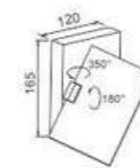

Product features:
Variety of Angle can be adjusted