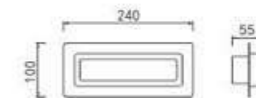

## Efficient waterproof design

- More at ease
- More careful
- More protected

**W15072-6W**  
POWER : 6W  
SIZE(mm) : L130×W30×H90  
COLOUR : WHITE

**W15075-6W**  
POWER : 6W  
SIZE(mm) : L130×W30×H90  
COLOUR : WHITE