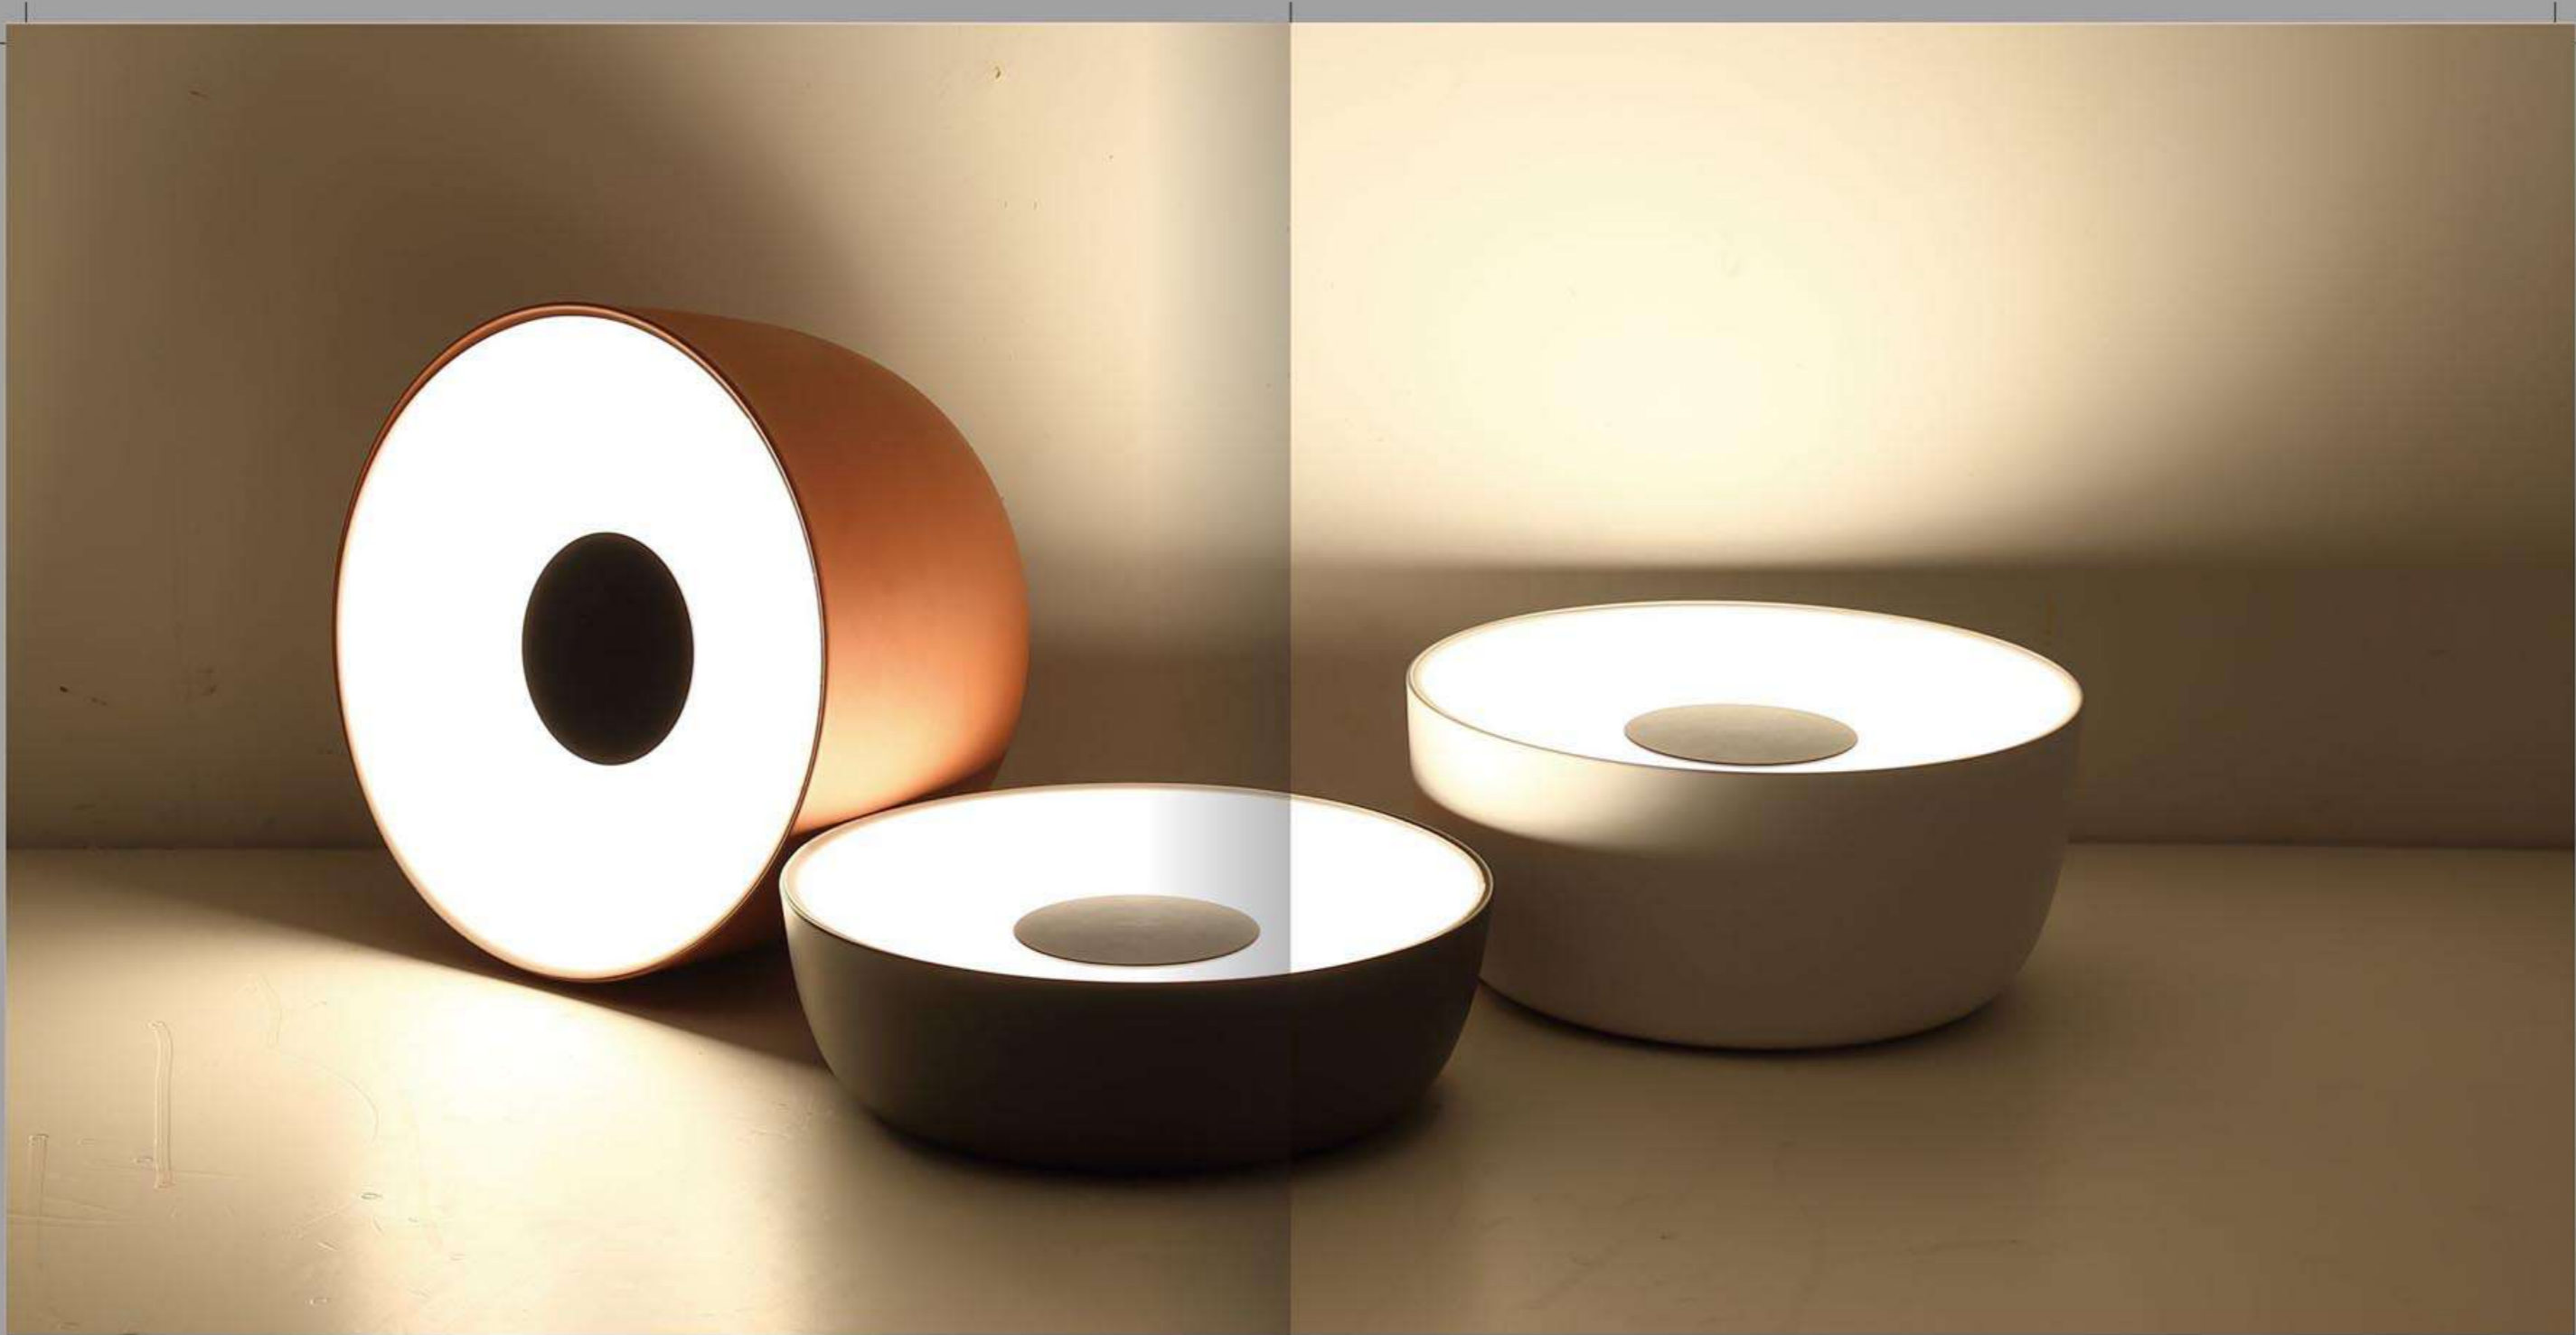

**W15158-8W**  
 POWER : 8W  
 SIZE(mm) : L360×W120×H80  
 COLOUR : WHITE

Product features:  
Variety of Angle can be adjusted

**W17811-10W**  
POWER : 10W  
SIZE(mm) : L120×W120×H45-130  
COLOUR : WHITE/BLACK  
/GLOD/COFFEE

Product features:  
Variety of Angle can be adjusted

**W17811-12W**  
POWER : 10W  
SIZE(mm) : L120×W165×H45-142  
COLOUR : WHITE/BLACK/GLOD/COFFEE

**C17812-32W-C**  
 POWER : 32W  
 SIZE(mm) : D400×H250  
 COLOUR : RED