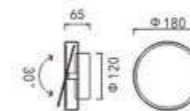

**W15021-6W**  
POWER : 6W  
SIZE(mm) : D100×110  
COLOUR : WHITE

**Product features:**  
Variety of Angle can be adjusted

**W16604-6W**  
POWER : 6W  
SIZE(mm) : L305×W140×H85  
COLOUR : WHITE/BLACK

**Product features:**  
Variety of Angle can be adjusted