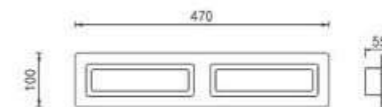

W15095-12W-A
POWER : 12W
SIZE(mm) : L470×W100×H55
COLOUR : WHITE