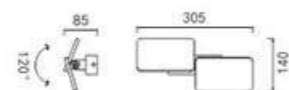

**W15021-6W**  
POWER : 6W  
SIZE(mm) : D100×110  
COLOUR : WHITE

**Product features:**  
Variety of Angle can be adjusted

**W16604-6W**  
POWER : 6W  
SIZE(mm) : L305×W140×H85  
COLOUR : WHITE/BLACK

**Product features:**  
Variety of Angle can be adjusted