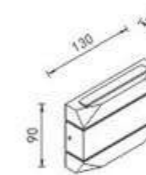

Efficient waterproof design

- More at ease
- More careful
- More protected

W15072-6W
POWER : 6W
SIZE(mm) : L130×W30×H90
COLOUR : WHITE