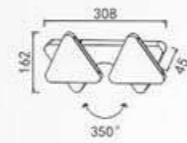

W17607-12W
POWER : 12W
SIZE(mm) : L308×W162×H45
COLOUR : WHITE