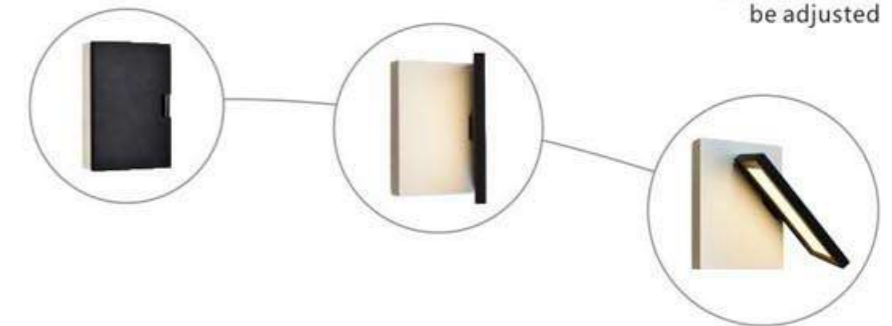

Product features:
Variety of Angle can be adjusted