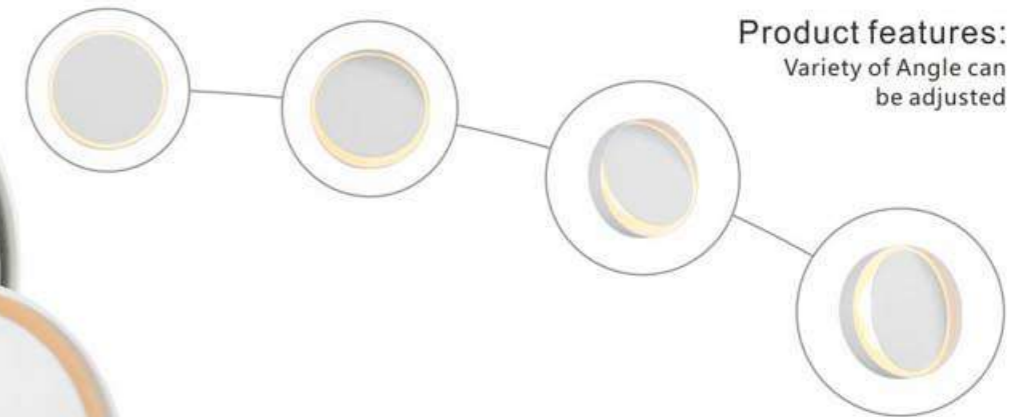

**W15021-6W**  
POWER : 6W  
SIZE(mm) : D100×110  
COLOUR : WHITE

**Product features:**  
Variety of Angle can be adjusted

**W16604-6W**  
POWER : 6W  
SIZE(mm) : L305×W140×H85  
COLOUR : WHITE/BLACK

**Product features:**  
Variety of Angle can be adjusted