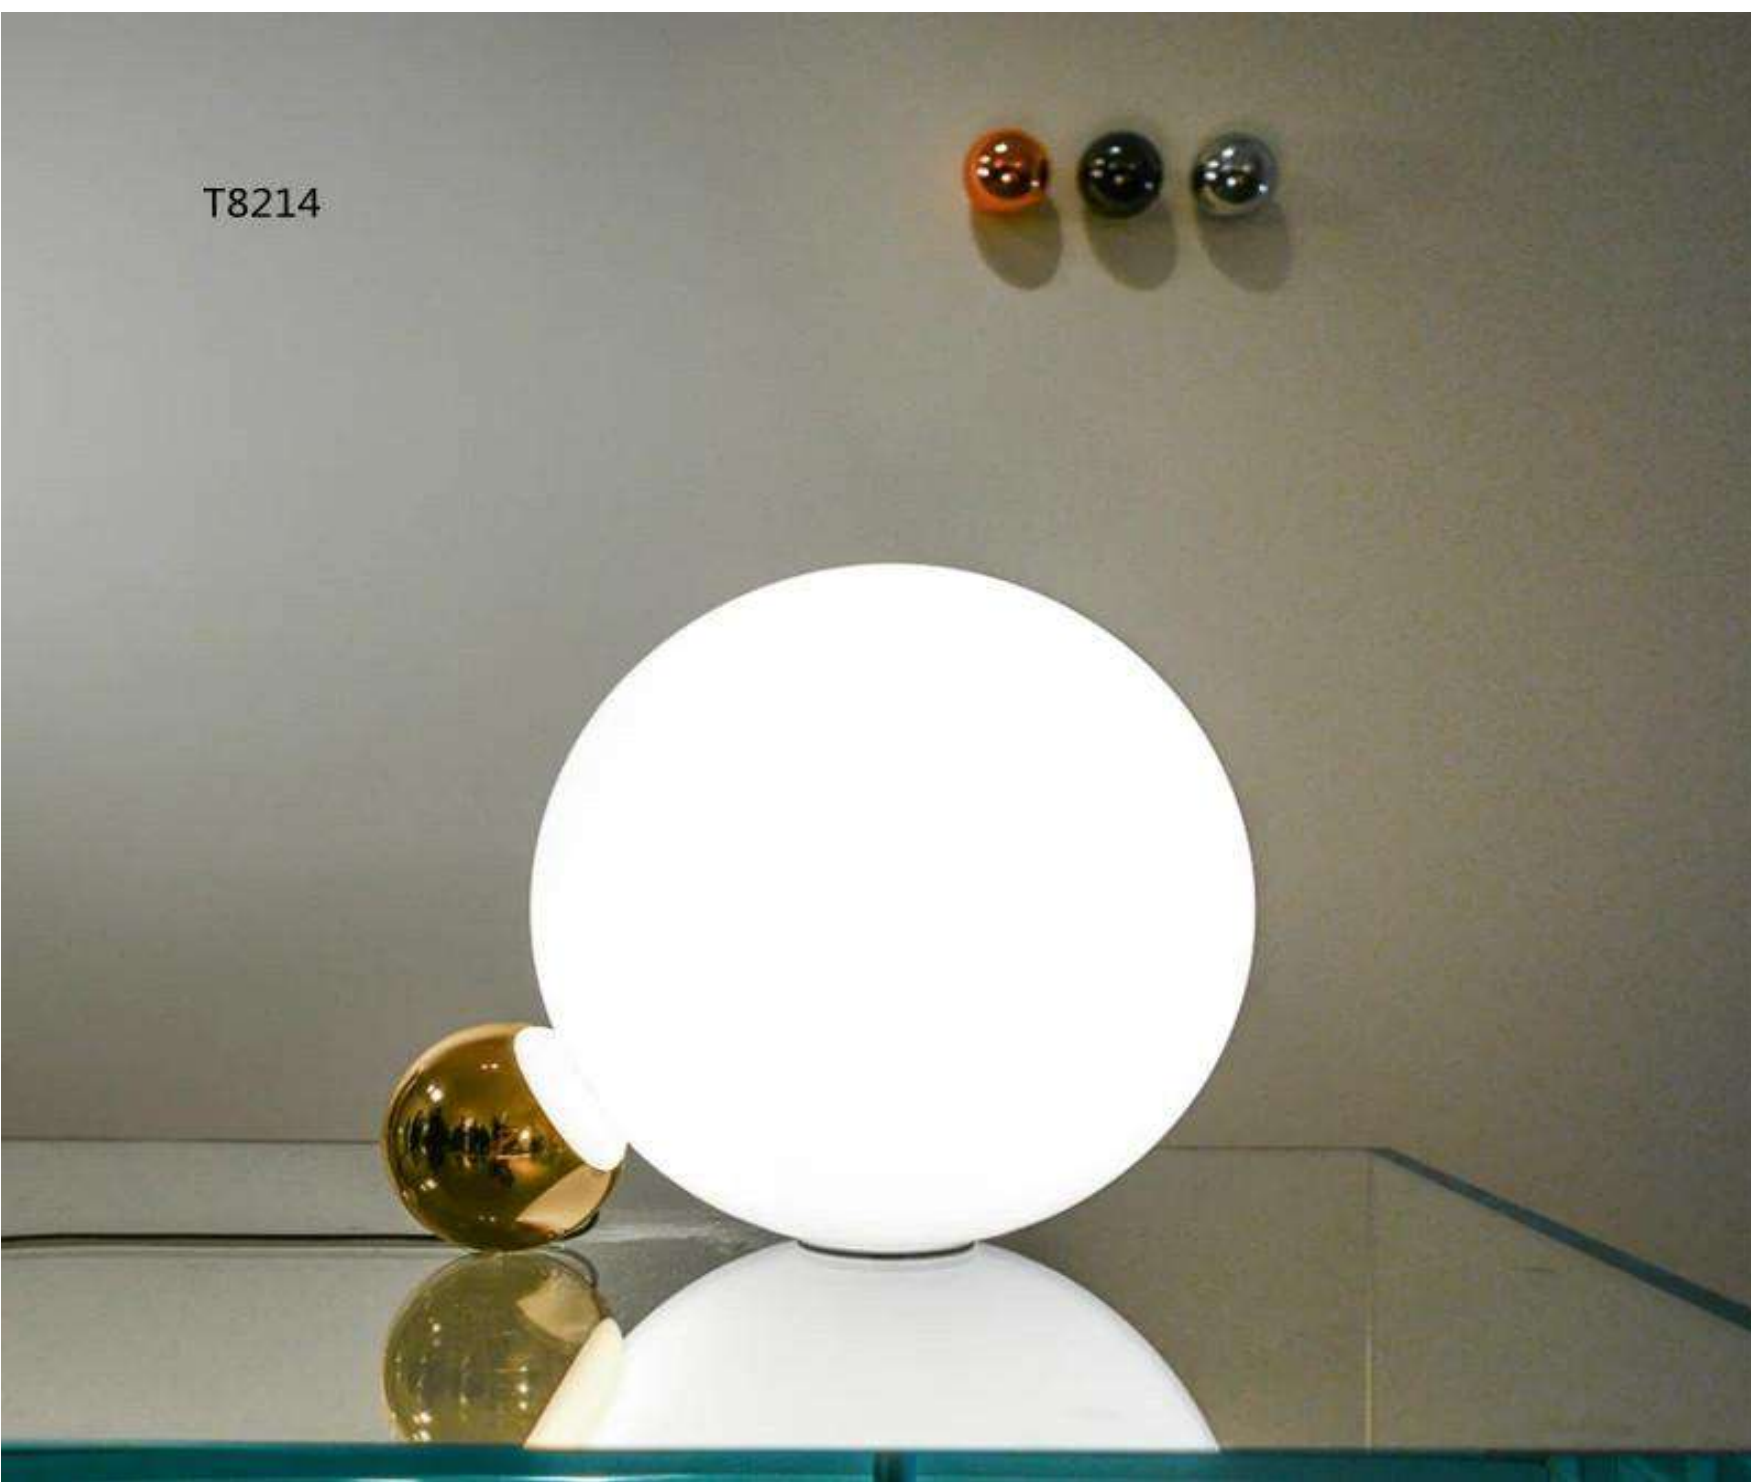

Pendant lamp
Iron
White/red/gold
E27*1

T8214

Table lamp
Iron+glass
White+gold
G9*1

T8230-1

Table lamp
Iron+glass
Black+amber
G9*1

F8230-1

Table lamp
Iron+glass
Black+amber
G9*1

P8234-1