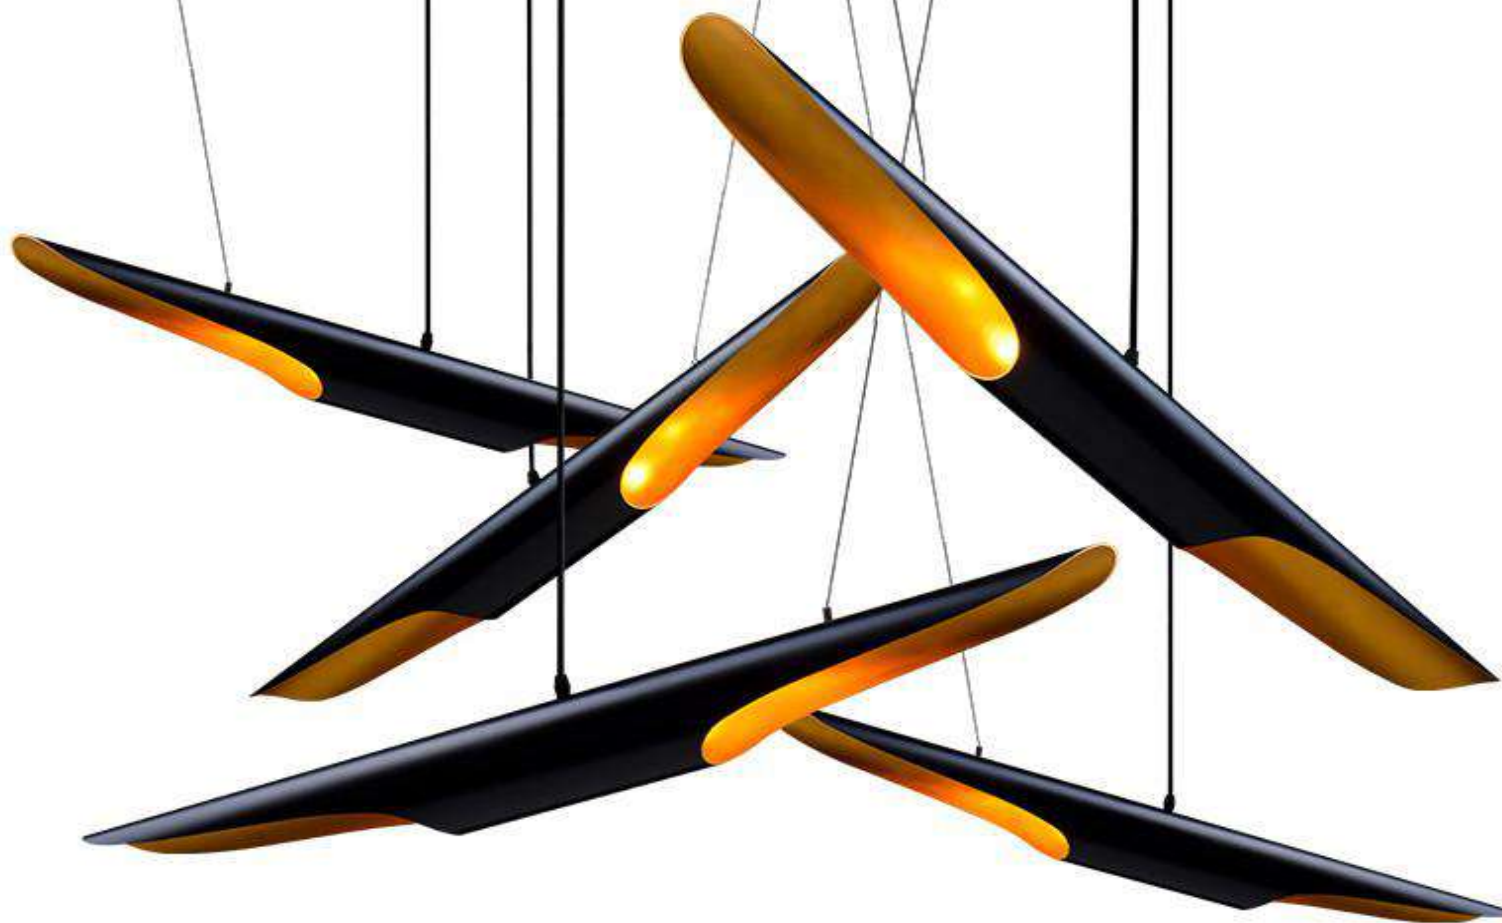

P6057

Pendant lamp
Aluminium
Black+gold
E27