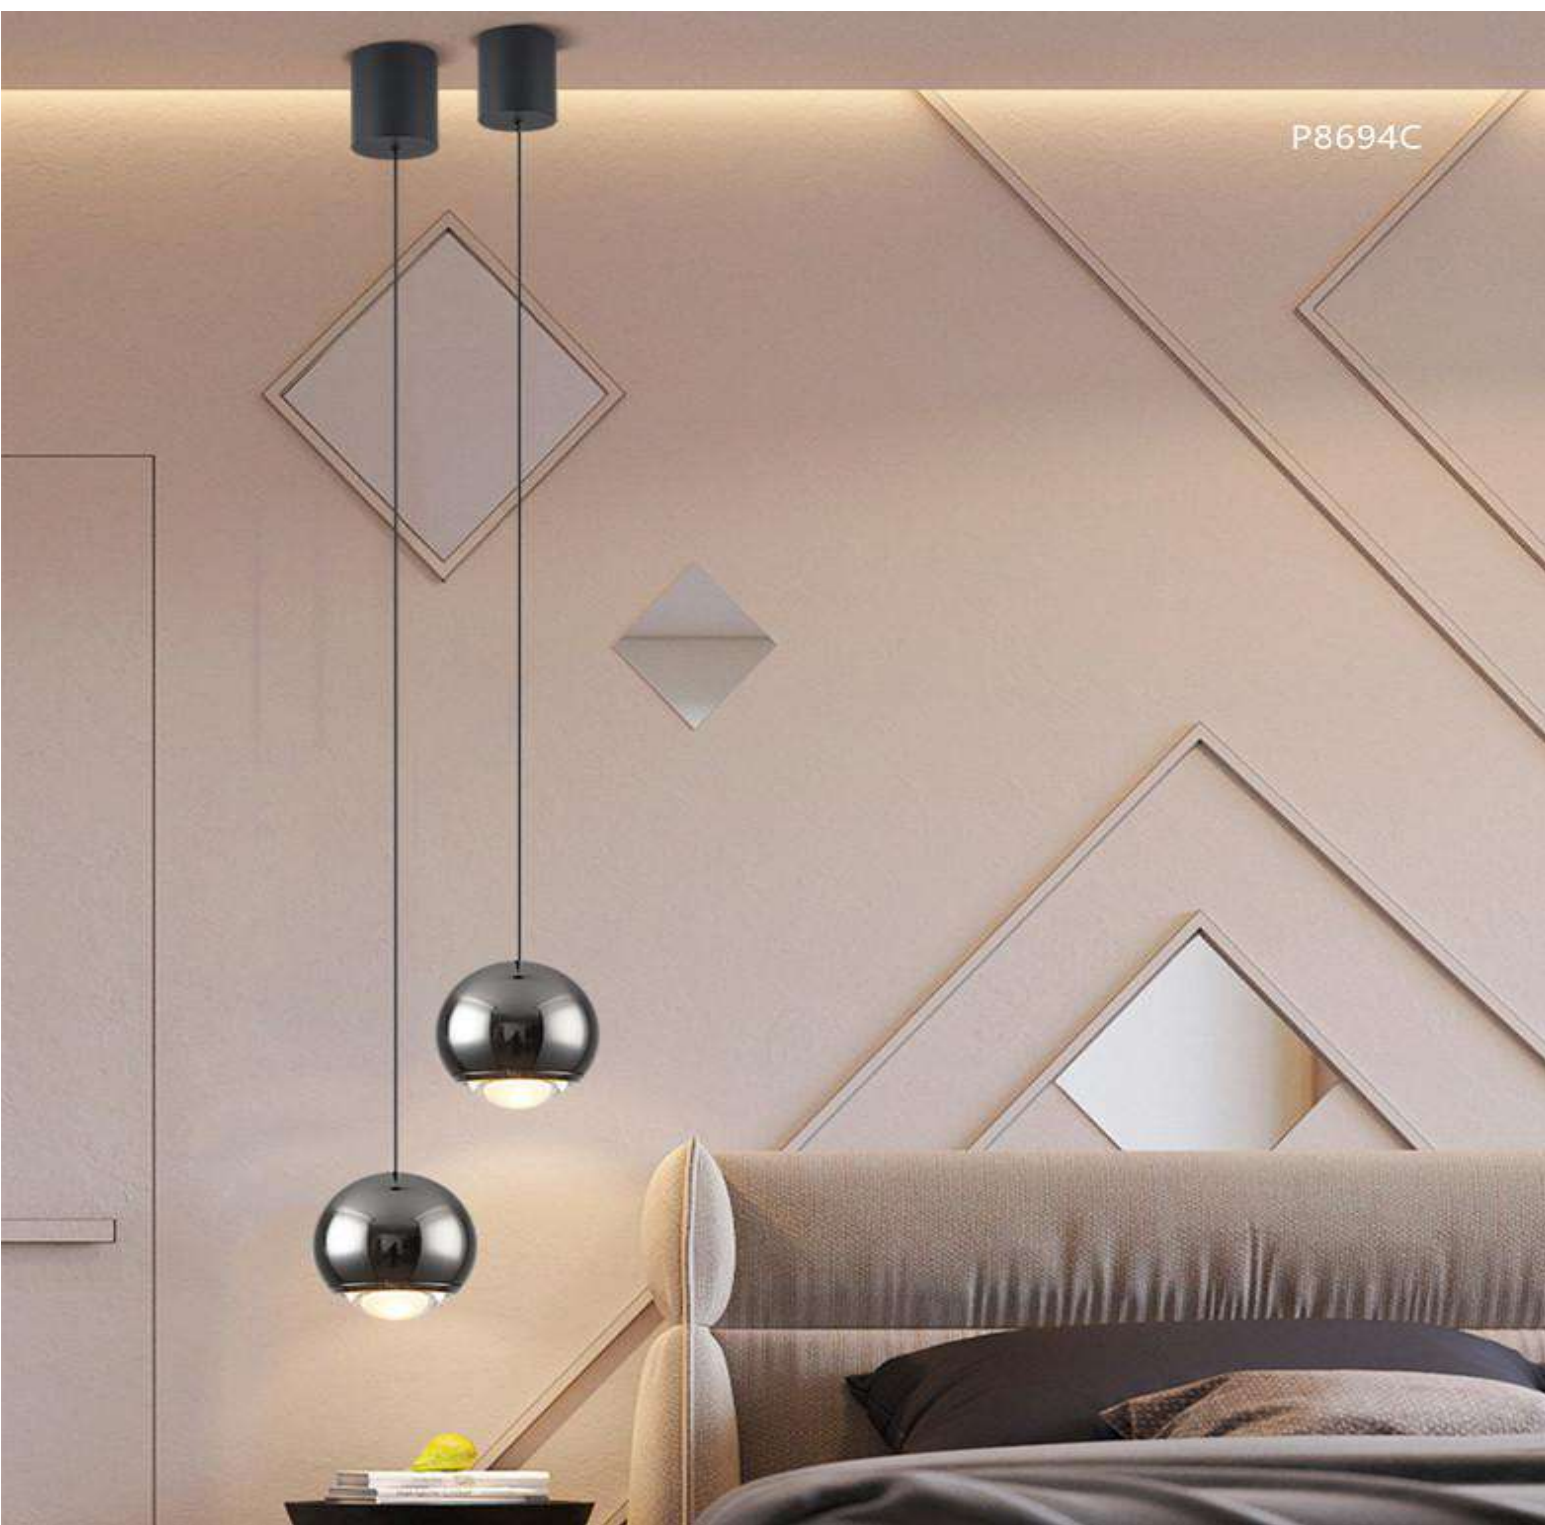

P8694A

Pendant lamp

Aluminium+glass+PVC

White+black+gold

LED bulb

Area: Restaurant/Bedroom/Corridor
and so on.

Simple, convenient and quick

Special lifting system, also easy for girls to operate