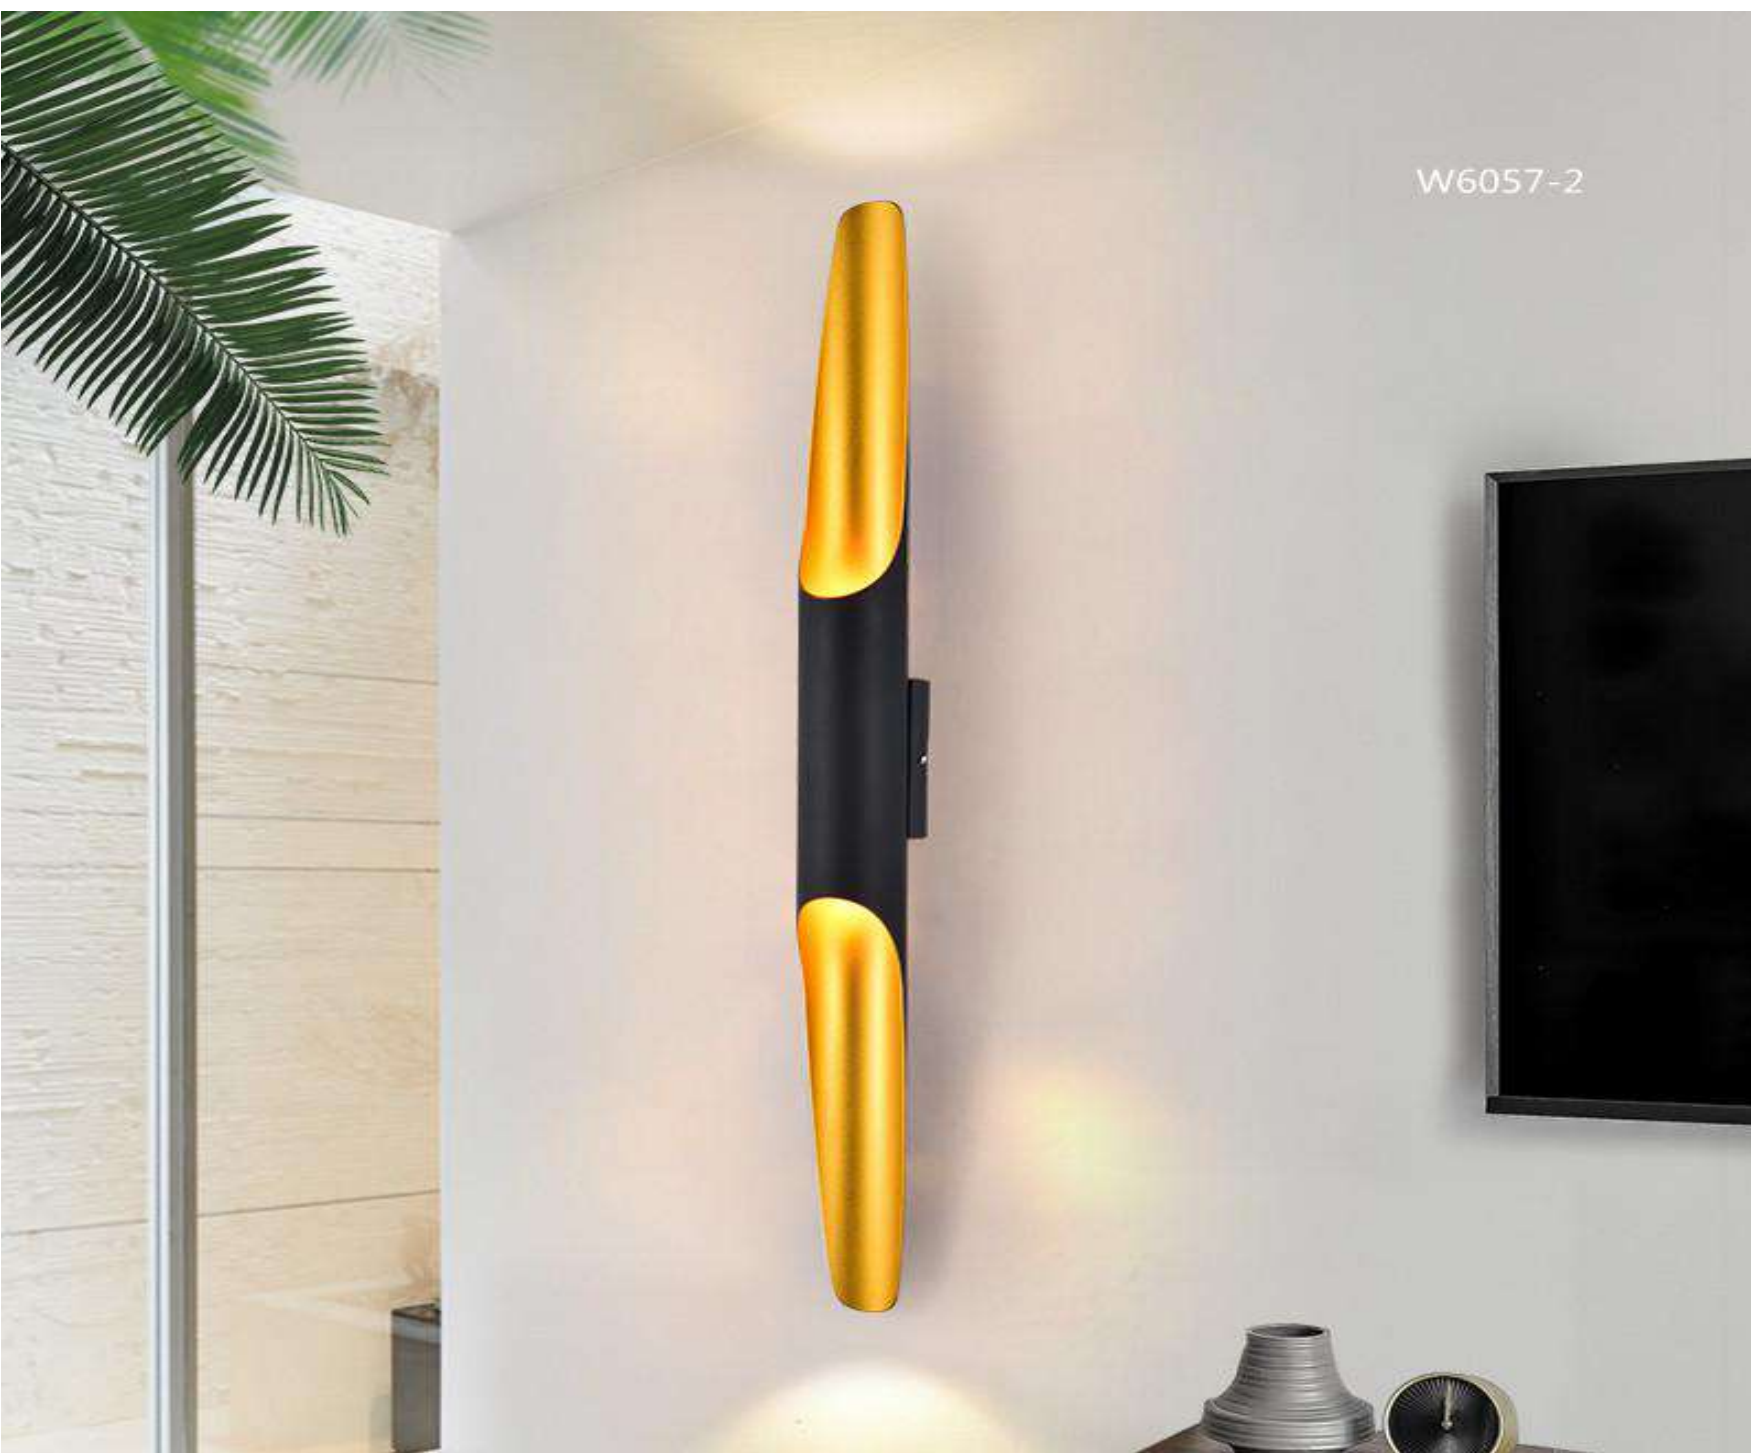

W6057-2

Wall lamp
Aluminium
Black+gold
E27*2