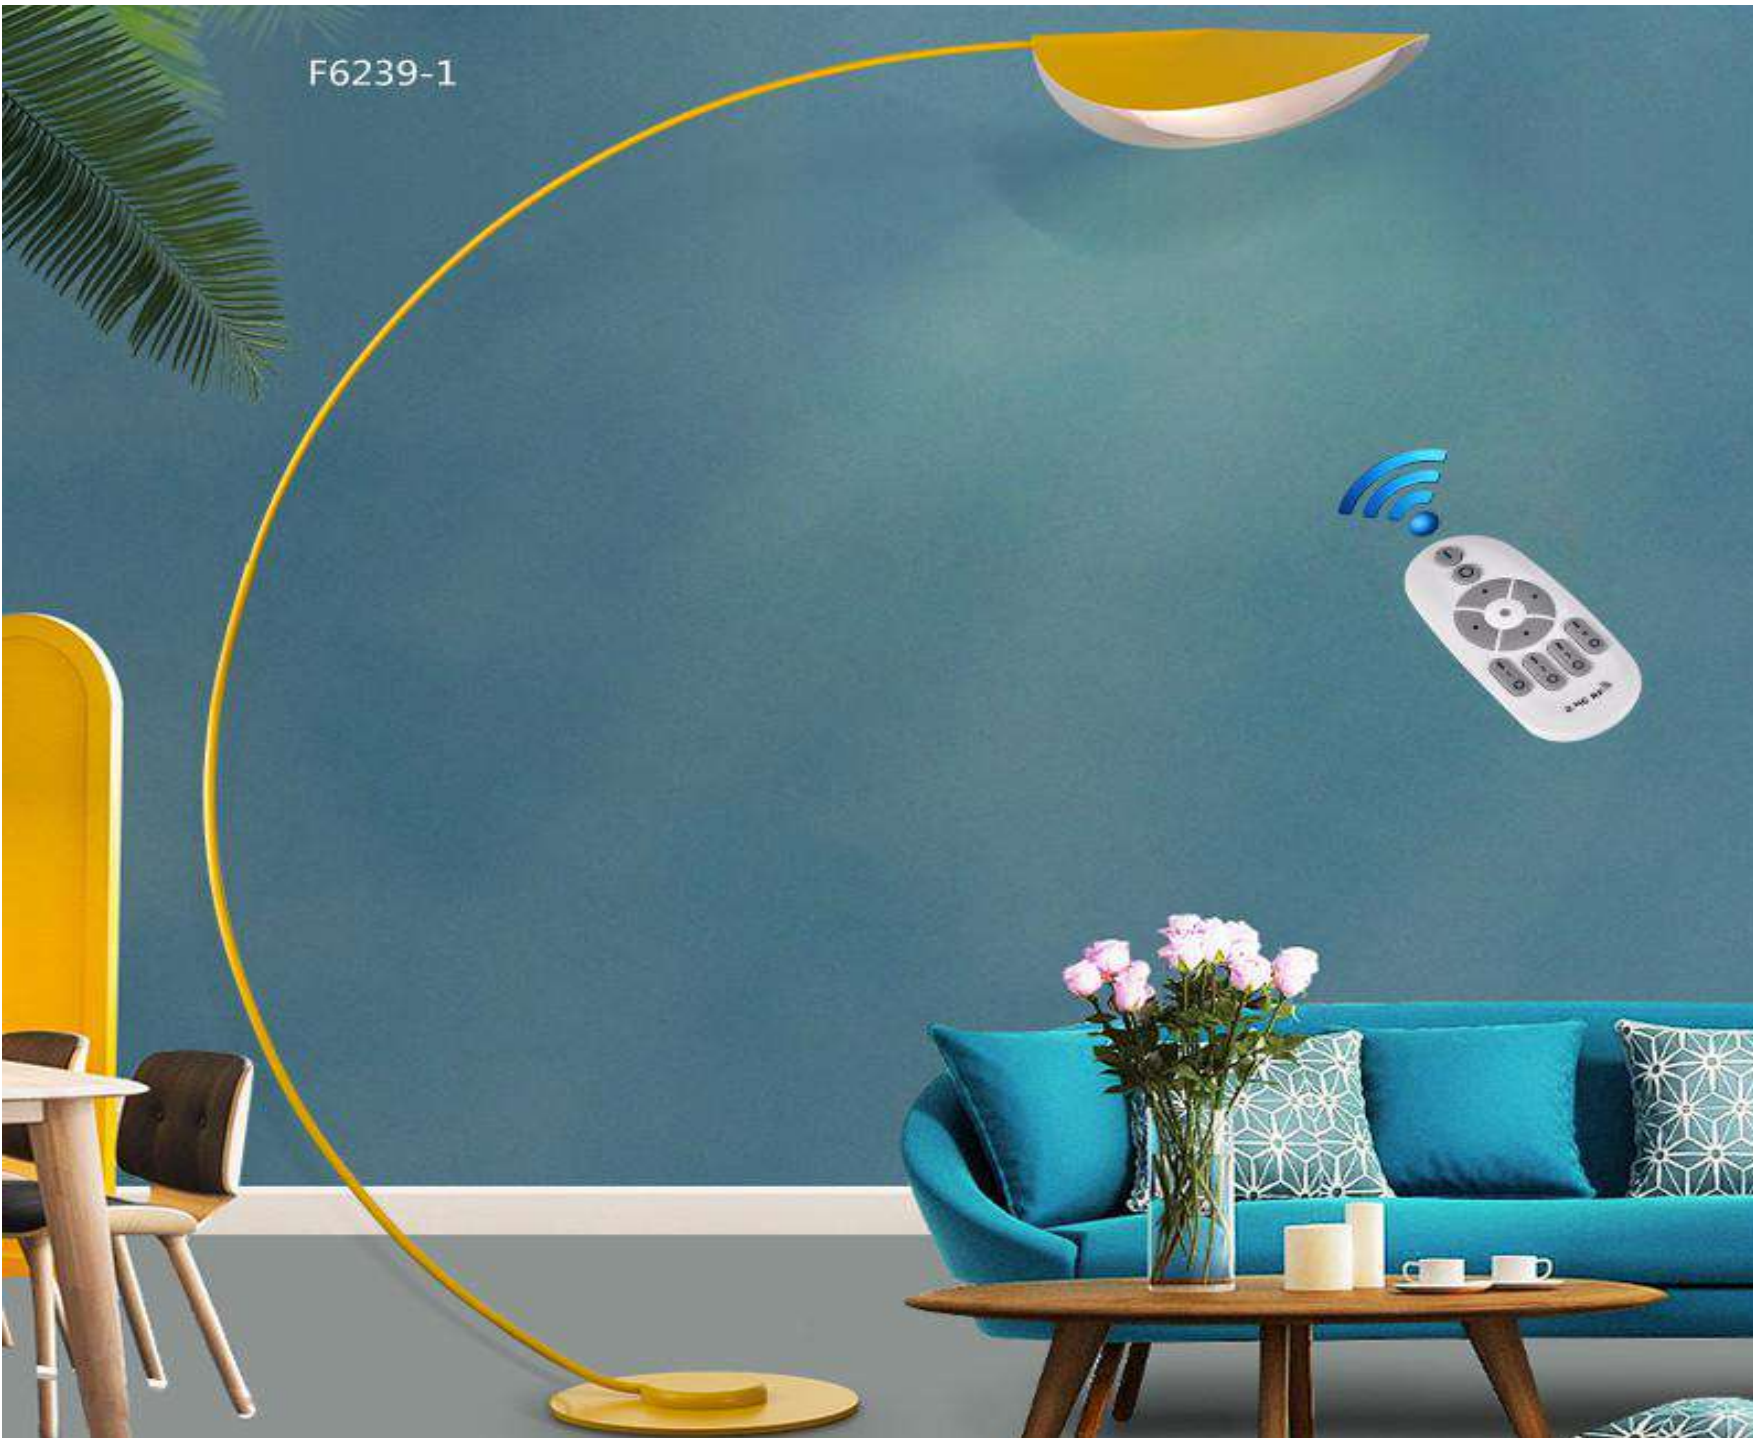

F6239-1

Floor lamp
Iron
Yellow/white/black
E27*1