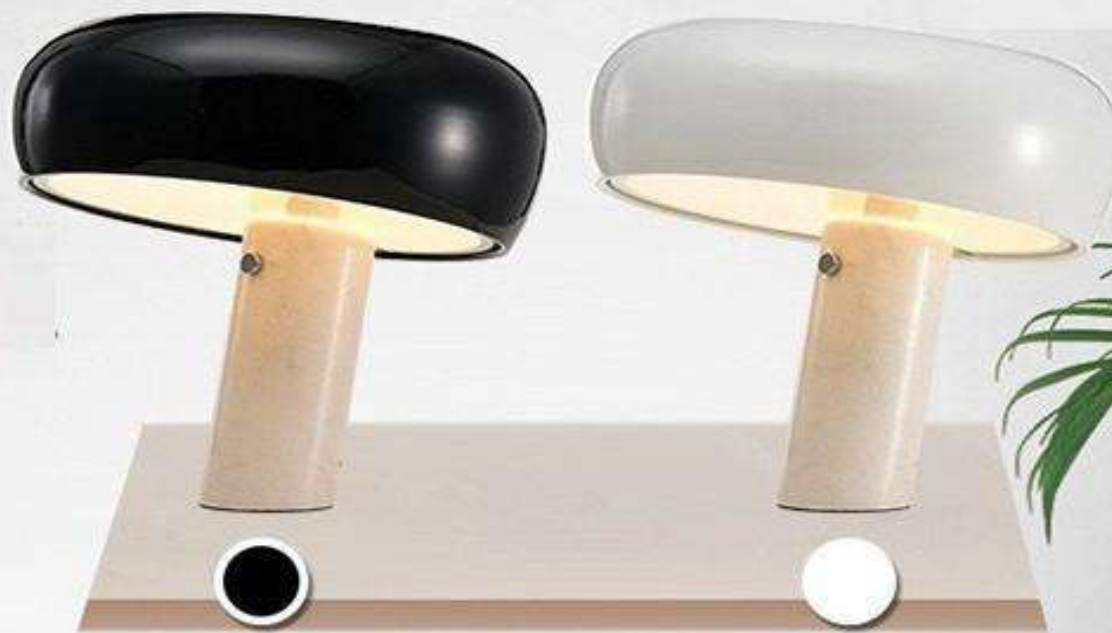

T8639-1

Table lamp
Iron+marble
Black+grey/amber
E27*1

T6201-1

Table lamp
Iron+marble
WH+BL/PK/RD
E27*1

T6171-1

Table lamp
Marble+glass
Wood+glass
White+black/wood
E27*1

T6206-1

Table lamp
Iron+glass
White+gold
E27*1