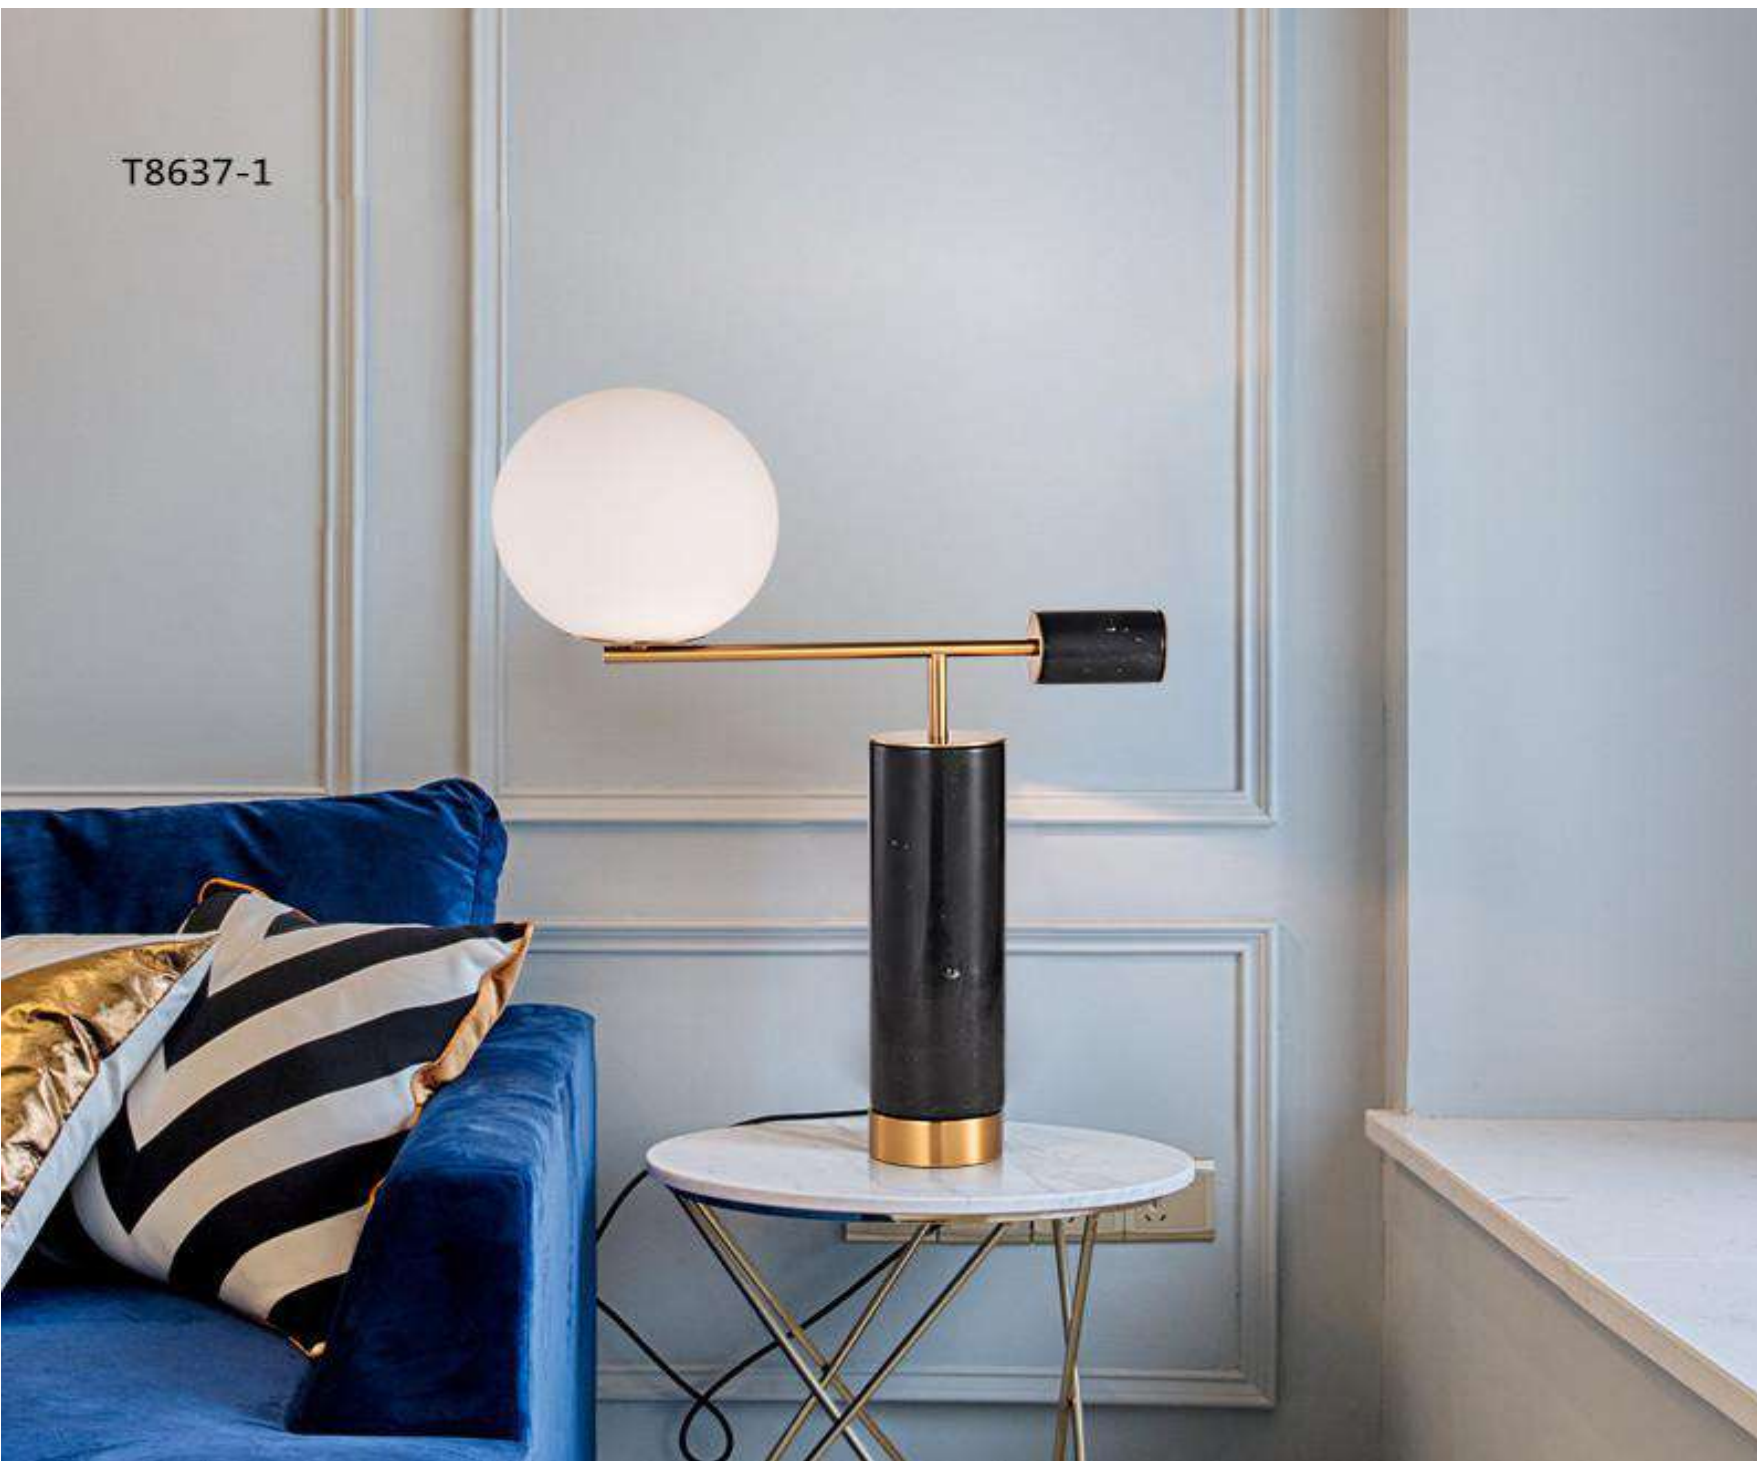

F6239-1

Floor lamp
Iron
Yellow/white/black
E27*1

F6242-1

Floor lamp
Iron+fabric
White+red
Black+black
Black+white
E27*1

T8637-1

Table lamp
Iron+marble+glass
White+gold
G9*1

T8637-1

Table lamp
Iron+marble+glass
Black+gold
G9*1