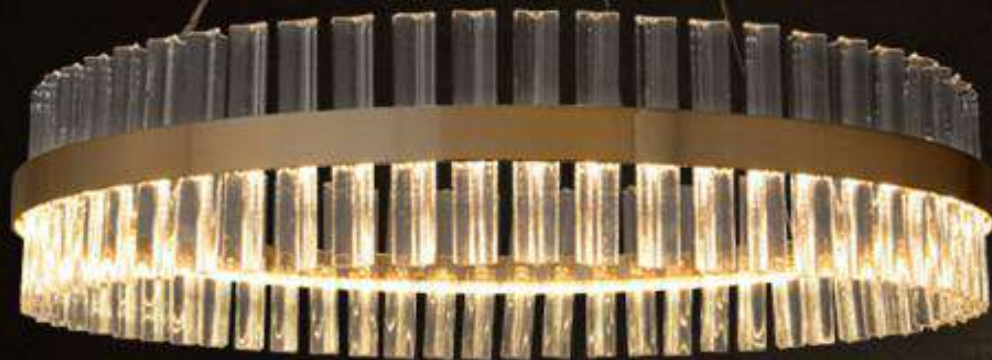

P8551

Pendant lamp
Glass+stainless
GD+WH/GR/AM
G9

P8551

Pendant lamp
Glass+stainless
GD+WH/GR/AM
G9

P8549

Pendant lamp
Glass+stainless
Gold+white
LED bulb

P8549

Pendant lamp
Glass+stainless
Gold+white
LED bulb