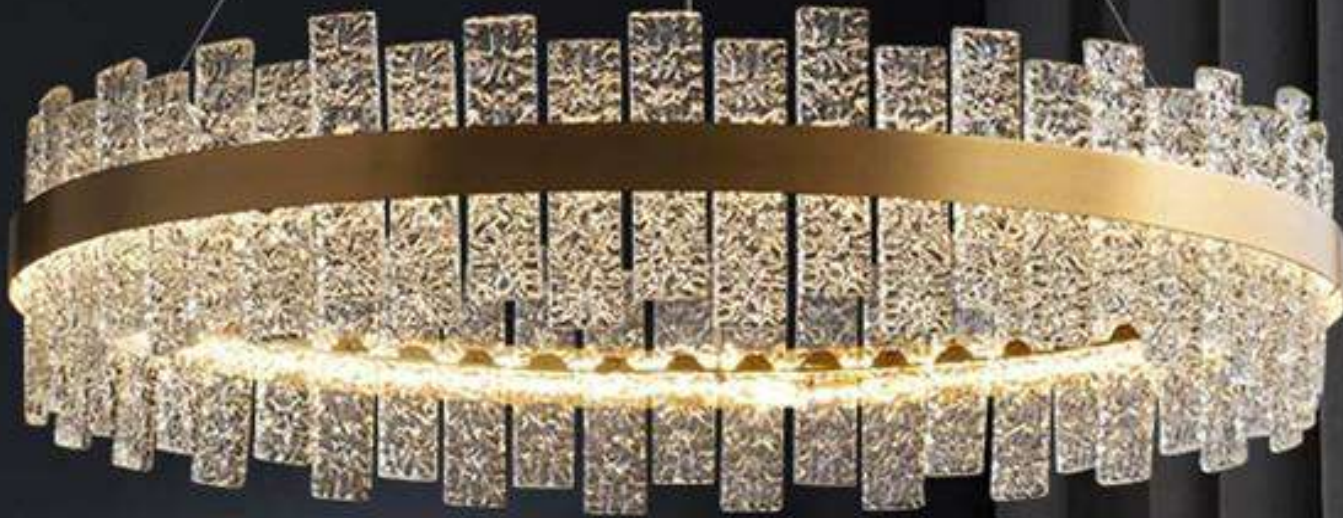

LED bulb

Area: Restaurant/Bedroom/Corridor
and so on.

P8693

Pendant lamp
Aluminium+glass+PVC
White+black+gold
LED bulb
Area: Restaurant/Bedroom/Corridor
and so on.

P8518

Pendant lamp
Stainless+glass
White+ brush gold
LED bulb