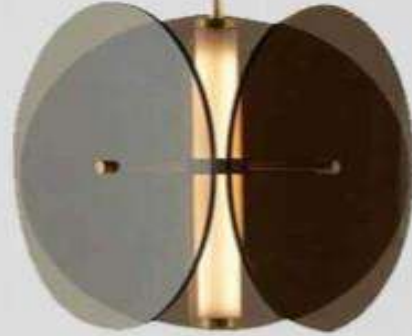

8635

Pendant lamp
Glass+iron
Brush gold+white
Brush gold+grey
LED bulb