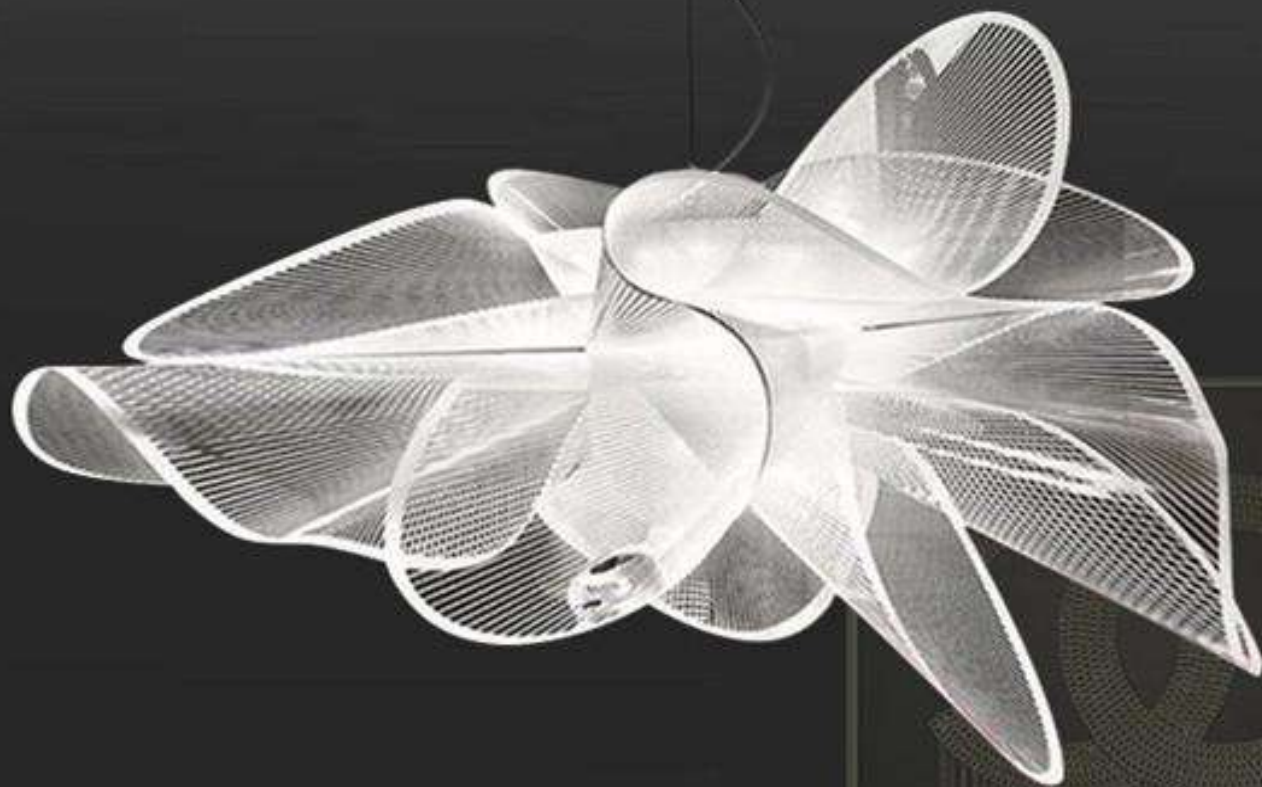

P8676

Pendant lamp
PVC
White
LED bulb