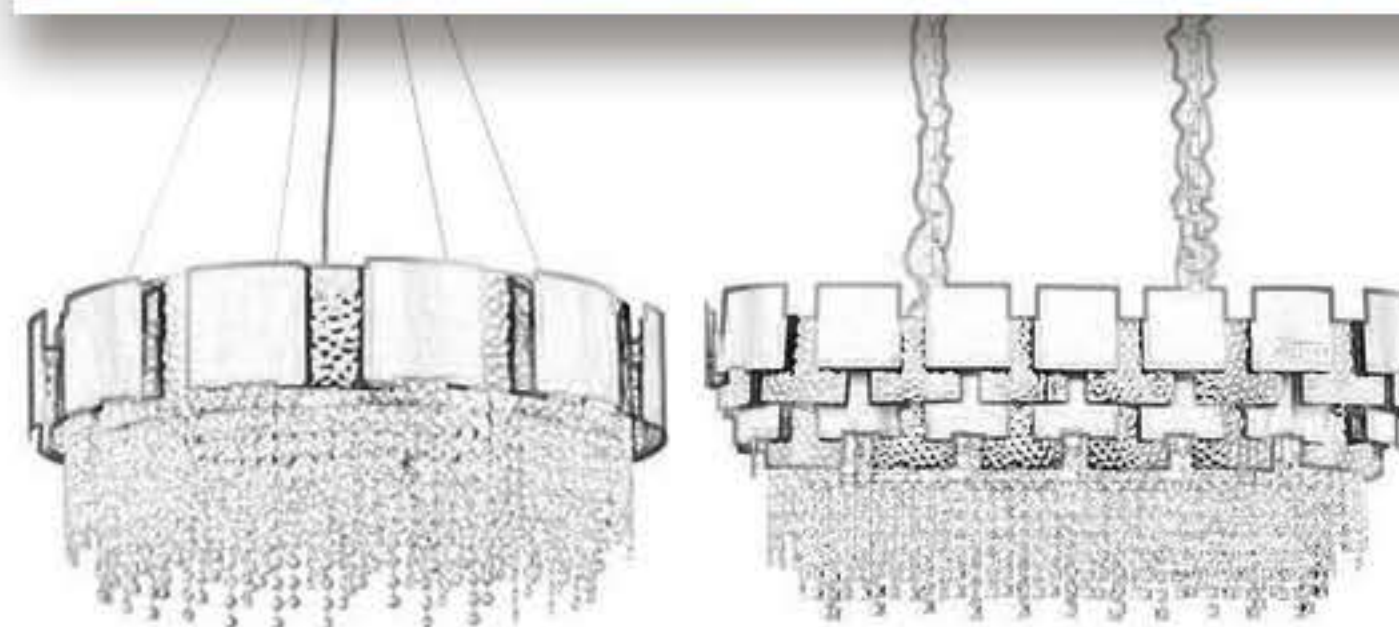

A

B

No.	Item No	Size	LED Bulb
A	LL61P54-600	D600xH250mm	E14 x 8
	LL61P54-800	D800xH250mm	E14 x 12
B	LL61P55-900	L900xW300xH360mm	E14 x 10
	LL61P55-1180	L1180xW320xH360mm	E14 x 14