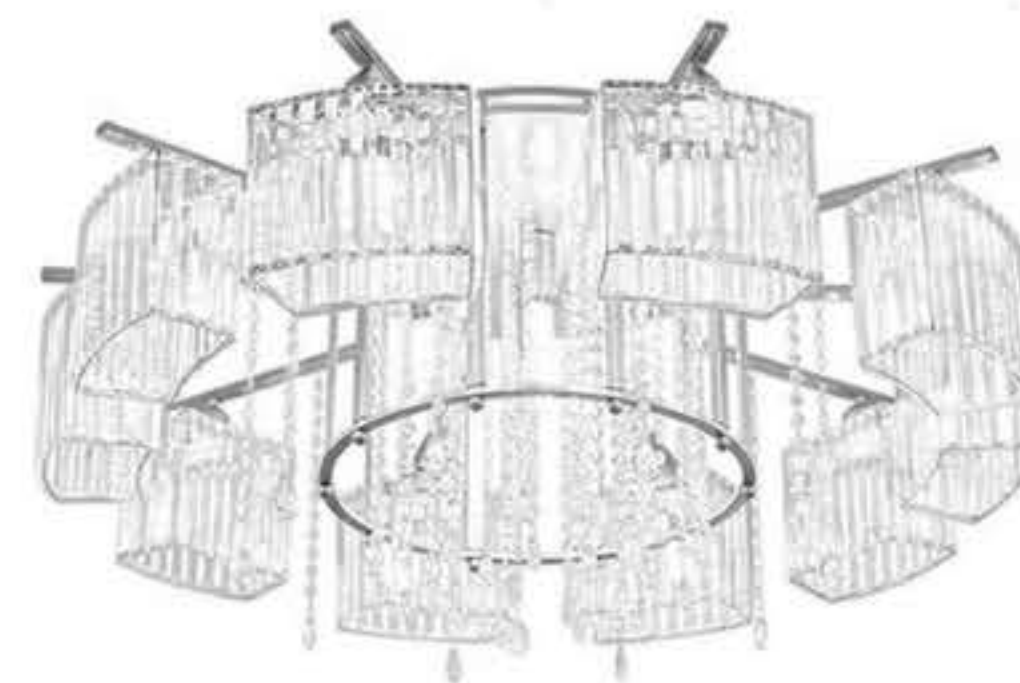

Item No	Size	LED Bulb
LL61P22-740	D740xH300mm	E27 x 5
LL61P22-800	D800xH300mm	E27 x 7
LL61P22-900	D900xH300mm	E27 x 12
LL61P22-1050	D1050xH600mm	E27 x 16