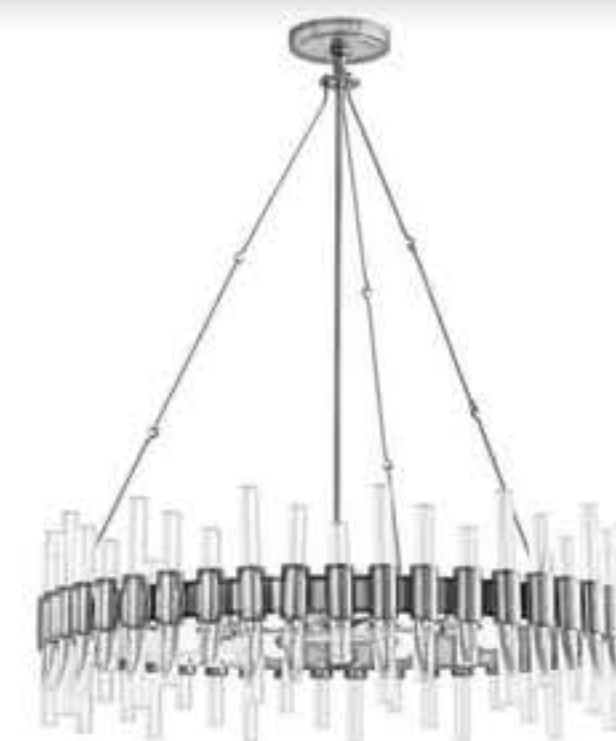

Item No	Size	LED Bulb
LL61P45-450	D450xH550mm	E14 x 6
LL61P45-600	D600xH550mm	E14 x 8
LL61P45-800	D800xH550mm	E14 x 10
LL61P45-850	D850xH750mm	E14 x 16