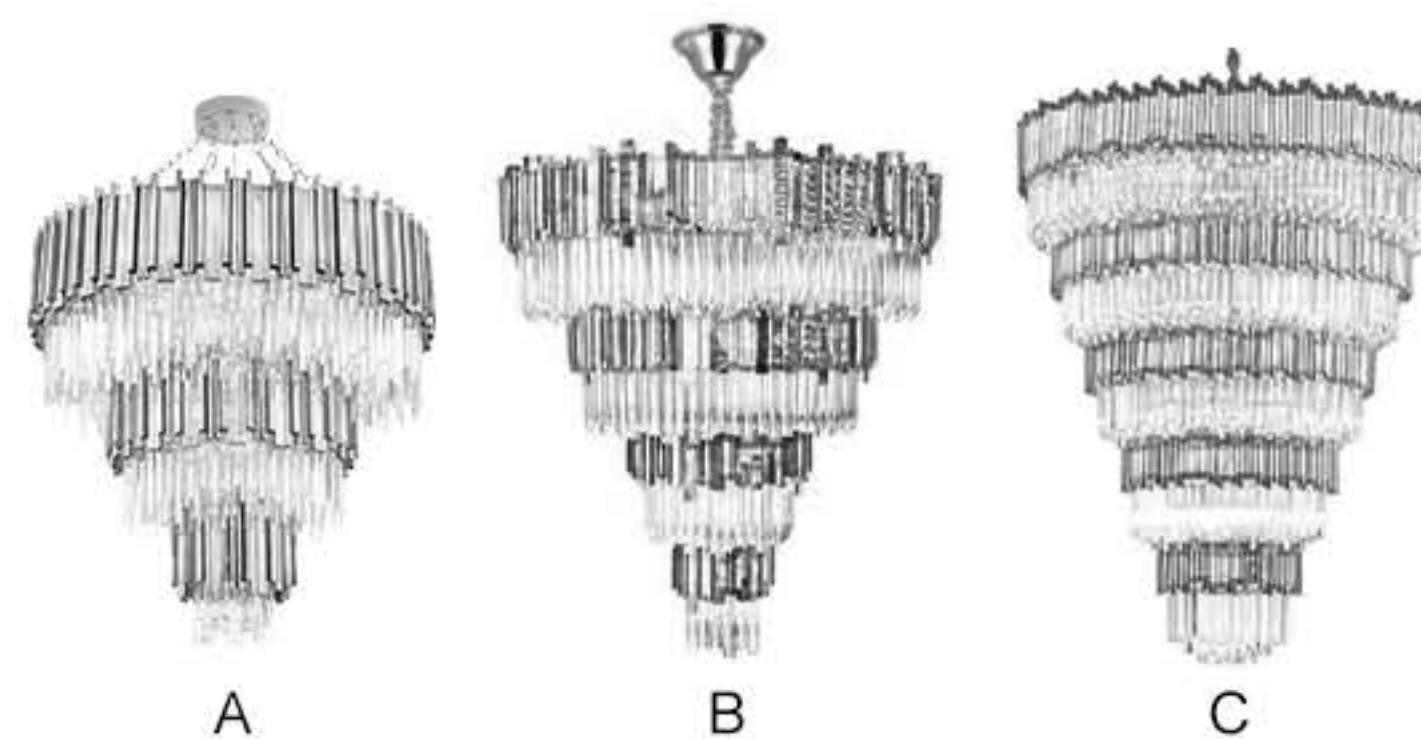

A

B

No.	Item No	Size	LED Bulb
A	LL61P03-600	D600xH320mm	E14 x 8
	LL61P03-800	D800xH320mm	E14 x 12
	LL61P03-1000	D1000xH320mm	E14 x 16
B	LL61P04-900	L900xW350xH320mm	E14 x 10
	LL61P04-1100	L1100xW350xH320mm	E14 x 14

A

B

No.	Item No	Size	LED Bulb
A	LL61P05-600	D600xH350mm	E14 x 6
	LL61P05-800	D800xH350mm	E14 x 9
	LL61P05-1000	D1000xH400mm	E14 x 15
B	LL61P05-2-800	D800+D500xH550mm	E14 x 20
	LL61P05-2-1000	D1000+D800xH550mm	E14 x 28
	LL61P06-2-1200	D1200xD1000xH550mm	E14 x 36

No.	Item No	Size	LED Bulb
A	LL61P05-3-1000	D1000+D800+D500xH1000mm	E14 x 36
	LL61P05-3-1200	D1200+D1000+D600xH1000mm	E14 x 46
	LL61P05-3-1500	D1500+D1200+D800xH1000mm	E14 x 58
B	LL61P05-4-1000	D1000xH1500mm	E14 x 36
	LL61P06-4-1500	D1500xH2000mm	E14 x 52
C	LL61P06-5-1500	D1500xH2500mm	E14 x 52