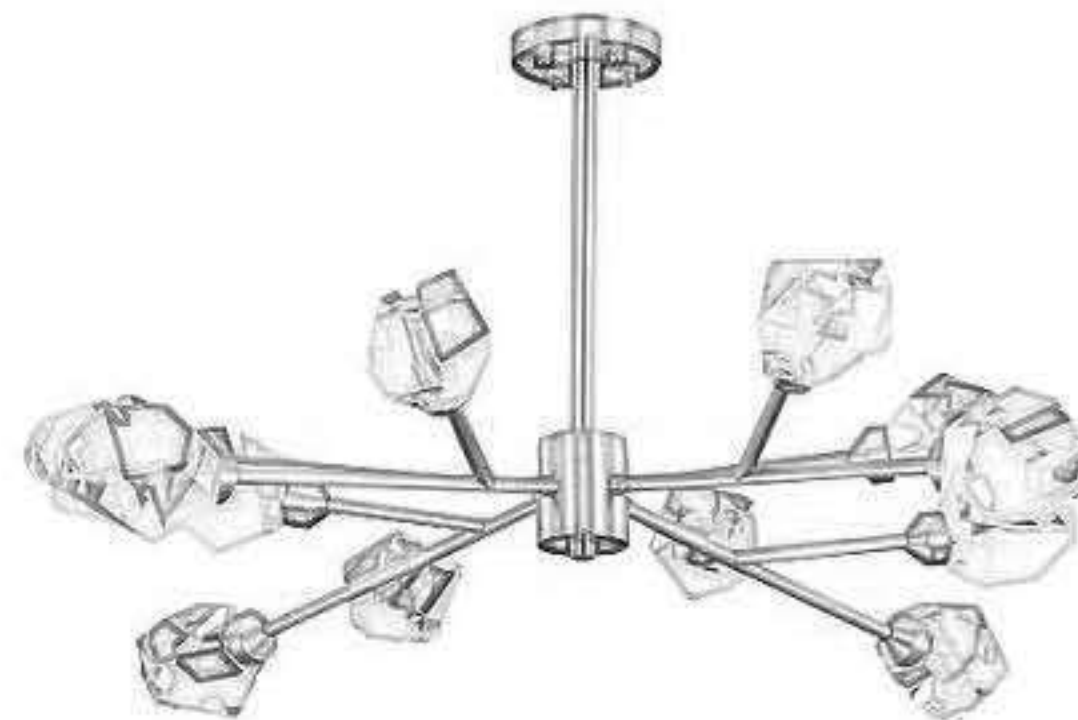

Item No	Size	LED Bulb
LL61P25-410	D410xH400mm	E14 x 3
LL61P25-800	D800xH520mm	E14 x 8
LL61P25-1100	D1100xH465mm	E14 x 13

Item No	Size	LED Bulb
LL61P26-600	D600xH560mm	E14 x 6
LL61P26-950	D800xH560mm	E14 x 8
LL61P26-1050	D1050xH600mm	E14 x 15

Item No	Size	LED Bulb
LL61P28-500	D500xH380mm	E14 x 6
LL61P28-650	D650xH450mm	E14 x 6
LL61P28-800	D800xH510mm	E14 x 10

No.	Item No	Size	Power
A	LL61P29-400	D400xD300mm	24W
	LL61P29-600	D600xH300mm	48W
	LL61P29-800	D800xH300mm	68W
B	LL61P29L-800	D800xH300mm	18W
	LL61P29L-1000	D1000xH300mm	22W
C	LL61P29T-800	D800xH300mm	88W
	LL61P29T-1000	D1000xH300mm	108W