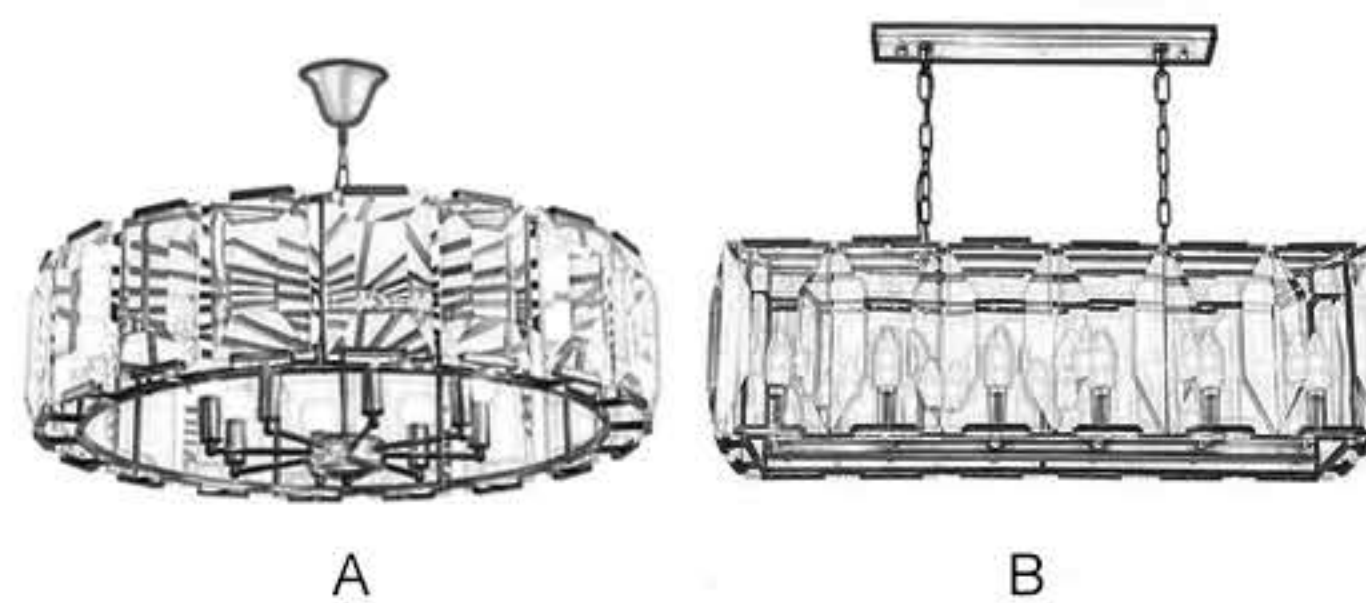

A

B

No.	Item No	Size	LED Bulb
A	LL61P37-400	D400xH290mm	E14 x 5
	LL61P37-550	D550xH340mm	E14 x 9
	LL61P37-750	D750xH430mm	E14 x 15
	LL61P37-950	D950xH480mm	E14 x 18
B	LL61P37L-900	L800xW350xH300mm	E14 x 8

Item No	Size	LED Bulb
LL61P38-400	D400xH400mm	E14 x 4
LL61P38-600	D600xH580mm	E14 x 6
LL61P38-800	D800xH620mm	E14 x 7
LL61P38-1000	D1000xH620mm	E14 x 10

Item No	Size	LED Bulb
LL61P39-600	D400xH460mm	E27 x 4
LL61P39-800	D800xH460mm	E27 x 6