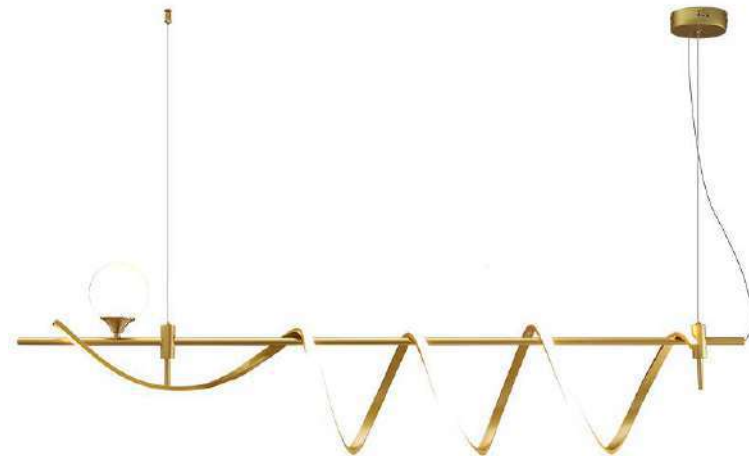

Pendant light
Item No.:LL0379
Size:
1200*1200mm
1500*1200mm

Pendant light
Item No.:LL0376
Size:3000mm

Pendant light
Item No.:LL0375
Size:
1200*800mm
1500*800mm

Pendant light
Item No.:LL0374
Size:
1200*500*600mm
1500*550*600mm

Pendant light
Item No.:LL0372
Size:800/1150mm

Pendant light
Item No.:LL0371
Size:600/800/1000mm

Pendant light
Item No.:LL0365
Size:
600*800mm
800*800mm
1000*800mm

Pendant light
Item No.:LL0364
Size:600mm

Pendant light
Item No.:LL0363
Size:
1000*350mm
1200*350mm
1500*350mm

Pendant light
Item No.:LL0362
Size:1500*350mm

Pendant light
Item No.:LL0360
Size:
800*500mm
1000*500mm
1200*500mm
1500*500mm
2000*500mm

Pendant light
Item No.:LL0356
Size:190mm

Pendant light
Item No.:LL0355
Size:
L590*H130mm
L1180*H130mm
L1760*H130mm
L1800*H130mm

Pendant light
Item No.:LL0339
Size:
560*H130mm
760*H130mm
800*H130mm

Pendant light
Item No.:LL0338
Size:
1000mm
1200mm
1300mm
1500mm