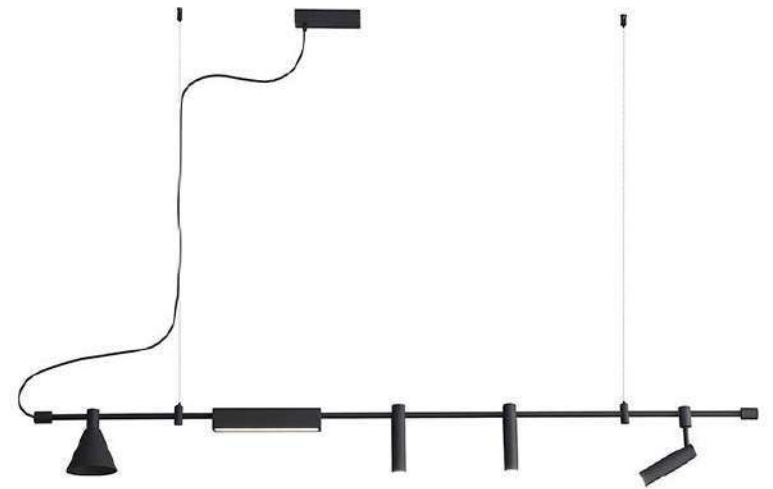

Pendant light
Item No.:LL0342
Size:
600mm
800mm

Pendant light
Item No.:LL0400
Size:
750*400mm
1100*550mm
1300*700mm
1500*800mm

Pendant light
Item No.:LL0399
Size:
770mm
1100mm

Pendant light
Item No.:LL0398
Size:1200*520mm

Pendant light
Item No.:LL0393
Size:650*500mm

Pendant light
Item No.:LL0392
Size:400/600/700/800mm

Pendant light
Item No.:LL0390
Size:
1150*12*1600mm
1500*12*1600mm
1800*12*1600mm

Pendant light
Item No.:LL0391
Size:
650*350*750mm
1050*350*850mm

Pendant light
Item No.:LL0387
Size:600/950mm

Pendant light

Item No.:LL0386

Size:

L1000*380*400mm

L1200*450*400mm

L1500*550*600mm

L2000*700*600mm

Pendant light
Item No.:LL0379
Size:
1200*1200mm
1500*1200mm

Pendant light
Item No.:LL0376
Size:3000mm

Pendant light
Item No.:LL0375
Size:
1200*800mm
1500*800mm

Pendant light
Item No.:LL0374
Size:
1200*500*600mm
1500*550*600mm