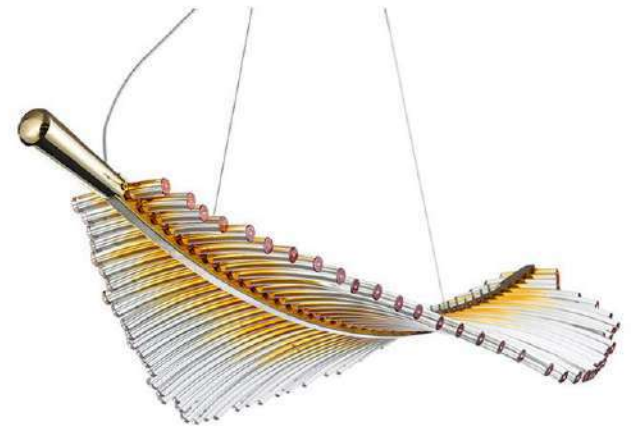

Pendant light
Item No.:LL0316
Size:1200/1500mm