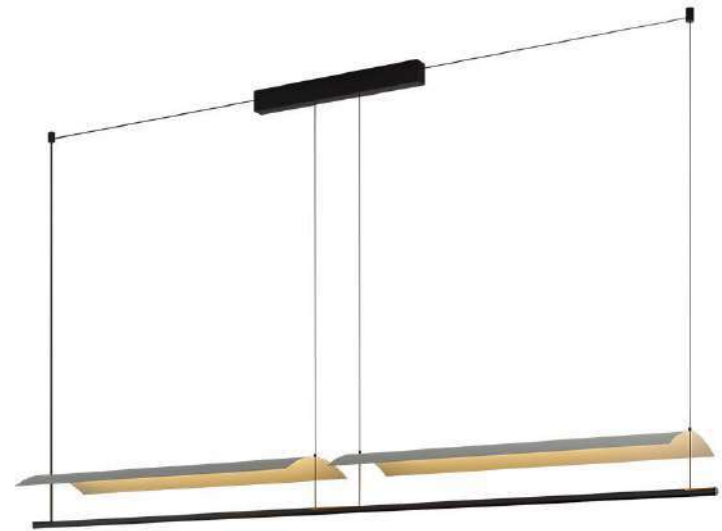

Pendant light
Item No.:LL0372
Size:800/1150mm

Pendant light
Item No.:LL0371
Size:600/800/1000mm

Pendant light
Item No.:LL0365
Size:
600*800mm
800*800mm
1000*800mm

Pendant light
Item No.:LL0364
Size:600mm

Pendant light
Item No.:LL0363
Size:
1000*350mm
1200*350mm
1500*350mm

Pendant light
Item No.:LL0362
Size:1500*350mm

Pendant light
Item No.:LL0360
Size:
800*500mm
1000*500mm
1200*500mm
1500*500mm
2000*500mm

Pendant light
Item No.:LL0356
Size:190mm

Pendant light
Item No.:LL0355
Size:
L590*H130mm
L1180*H130mm
L1760*H130mm
L1800*H130mm

Pendant light
Item No.:LL0339
Size:
560*H130mm
760*H130mm
800*H130mm

Pendant light
Item No.:LL0338
Size:
1000mm
1200mm
1300mm
1500mm