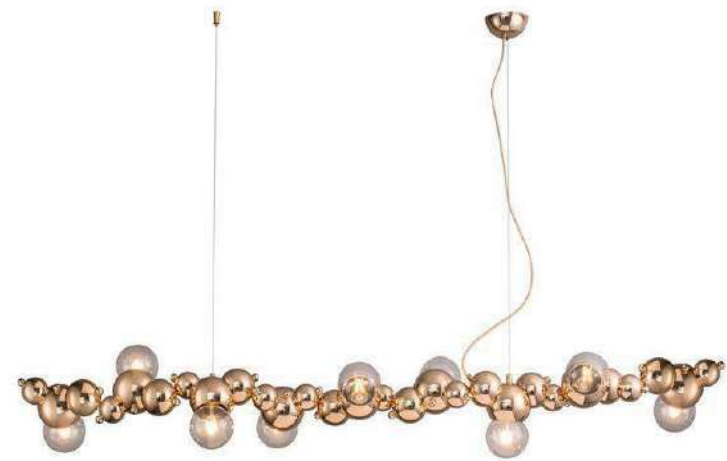

Pendant light
Item No.:LL0372
Size:800/1150mm

Pendant light
Item No.:LL0371
Size:600/800/1000mm

Pendant light
Item No.:LL0365
Size:
600*800mm
800*800mm
1000*800mm

Pendant light
Item No.:LL0364
Size:600mm

Pendant light
Item No.:LL0363
Size:
1000*350mm
1200*350mm
1500*350mm

Pendant light
Item No.:LL0362
Size:1500*350mm

Pendant light
Item No.:LL0360
Size:
800*500mm
1000*500mm
1200*500mm
1500*500mm
2000*500mm

Pendant light
Item No.:LL0356
Size:190mm

Pendant light
Item No.:LL0355
Size:
L590*H130mm
L1180*H130mm
L1760*H130mm
L1800*H130mm

Pendant light
Item No.:LL0339
Size:
560*H130mm
760*H130mm
800*H130mm

Pendant light
Item No.:LL0338
Size:
1000mm
1200mm
1300mm
1500mm