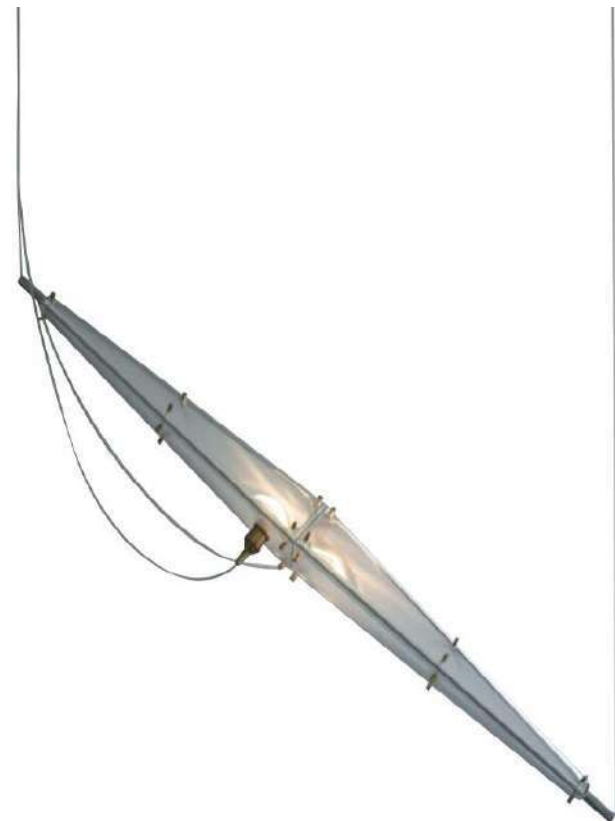

DESIGNER
CHANDELIERS

LED
LIGHTING
2022

K@THEDESIGNGROUP.CC

WWW.DESIGNERCHANDELIERS.NET

Pendant light
Item No.:LL0411
Size:400/600/800mm

Pendant light
Item No.:LL0354
Size:
600*600mm 4+1
800*600mm 6+1
1000*600mm 8+1

Pendant light
Item No.:LL0342
Size:
600mm
800mm

Pendant light
Item No.:LL0400
Size:
750*400mm
1100*550mm
1300*700mm
1500*800mm

Pendant light
Item No.:LL0399
Size:
770mm
1100mm

Pendant light
Item No.:LL0398
Size:1200*520mm

Pendant light
Item No.:LL0393
Size:650*500mm

Pendant light
Item No.:LL0392
Size:400/600/700/800mm

Pendant light
Item No.:LL0390
Size:
1150*12*1600mm
1500*12*1600mm
1800*12*1600mm

Pendant light
Item No.:LL0391
Size:
650*350*750mm
1050*350*850mm

Pendant light
Item No.:LL0387
Size:600/950mm

Pendant light

Item No.:LL0386

Size:

L1000*380*400mm

L1200*450*400mm

L1500*550*600mm

L2000*700*600mm