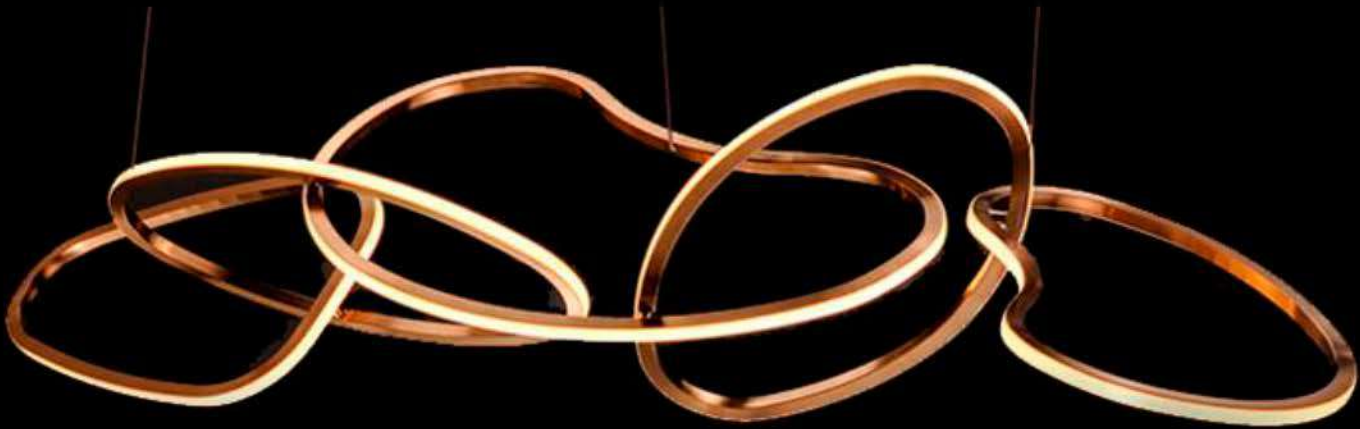

DESIGNER
CHANDELIERS

WWW.DESIGNERCHANDELIERS.NET

K@THEDESIGNGROUP.CC

2022

CUSTOM LIGHTING

Product Information

LL8970-5

Material	Stainless Steel+Silica Gel
Power	50W
Driver	
Voltage	AC100-277V/AC220-240V
Light Source	Epistar SMD2835
CRI	≥80
CCT	3000/K/4000K/6000K
Approx Product Size	L1500*W400*H350mm
Suspension Length	1.5 to 3.0 Meter for Option
Finish	Gold/Rose Gold/Chrome...
IP	20
Profile Size	W15*H15mm
Packing	1 PC in brown box + Polywood Package

Product Information

LL8970-7A

Material	Stainless Steel+Silica Gel
Power	50W
Driver	
Voltage	AC100-277V/AC220-240V
Light Source	Epistar SMD2835
CRI	≥80
CCT	3000/K/4000K/6000K
Approx Product Size	L1600*W400*H350mm
Suspension Length	1.5 to 3.0 Meter for Option
Finish	Gold/Rose Gold/Chrome...
IP	20
Profile Size	W15*H15mm
Packing	1 PC in brown box + Polywood Package