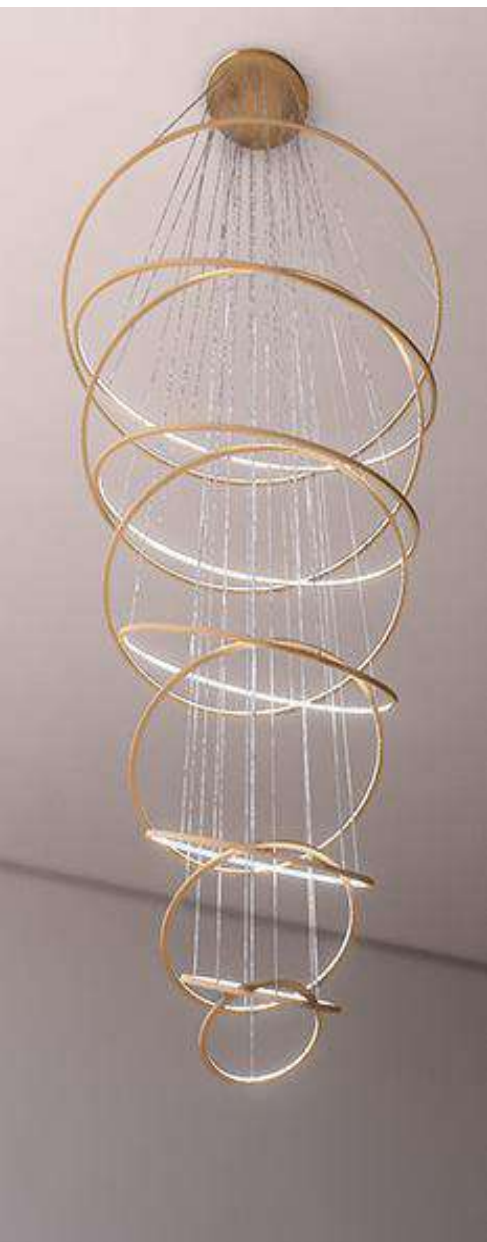

Product Information

LL8974-11

Material	Stainless Steel + Silicone
LED	EPISTAR
Power	327W
CRI	>80Ra
CCT	3000K/4000K/6500K
Driver	
Voltage	AC100-277V
Color	Brass/Gold/Chrome/Rose Gold/Pearl Black
11-Ring Size	Ø1300 + Ø1200 + Ø1100 + Ø1000 + Ø900 + Ø800 + Ø700 + Ø600 + Ø500 + Ø400 + Ø300mm
Overall Height	5000mm (16.67 feet)
Profile Size	W15*H15mm
Lighting Direction	Inward Lighting