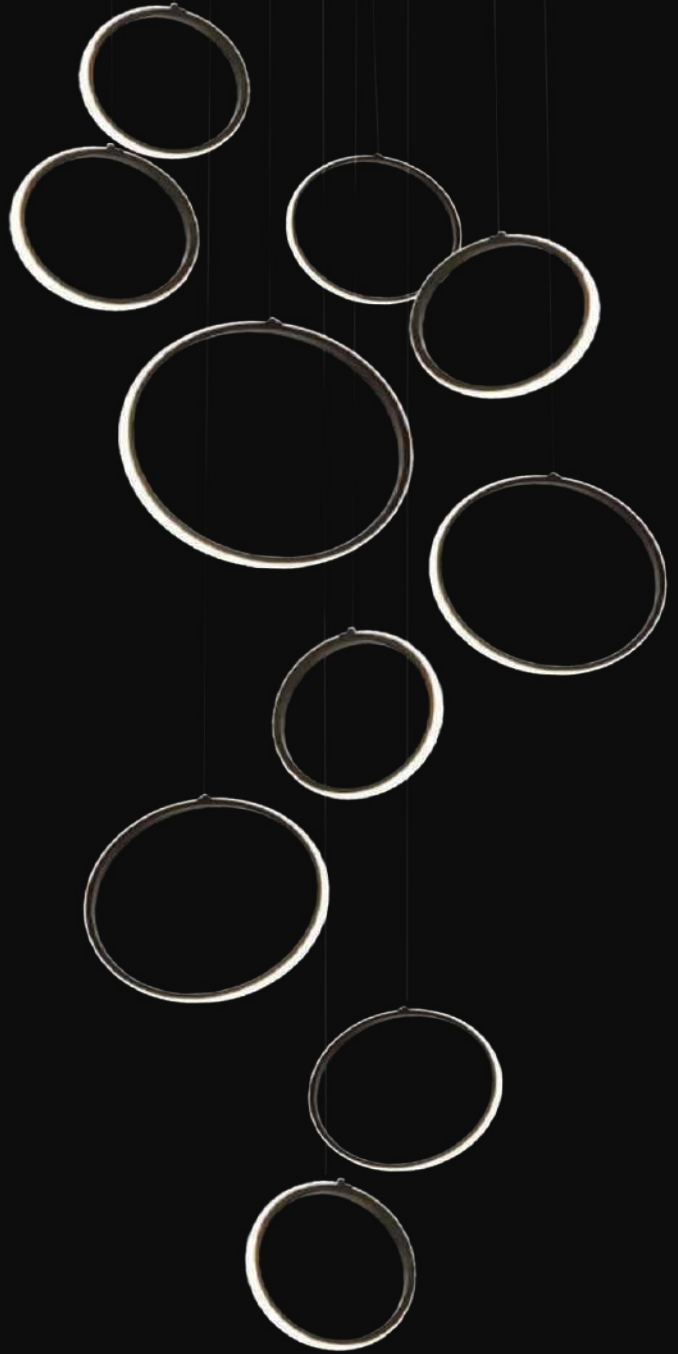

CCT CHANGE

3 CCT CHANGE
SWITCH IN CANOPY