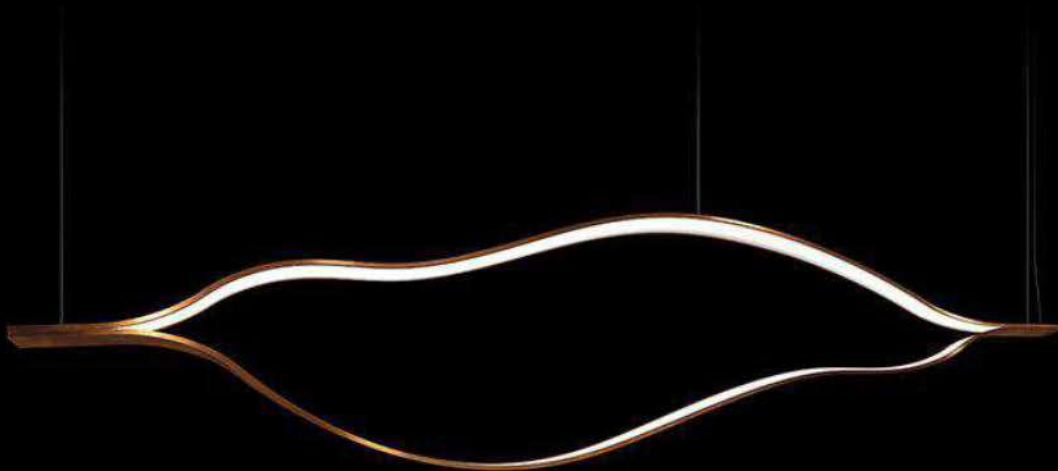

Product Parameter

LL8971-2

Material	Metal + Acrylic
Power	60W
Driver	UL/CE Approved Driver  
Voltage	AC100-277V/AC220-240V
Light Source	Epistar SMD2835
CRI	≥80
CCT	2700K/4000K/6000K
Product Size	A: L1730*W1100*H45mm; B: L1750*W850*H45mm
Suspension Chain Length	3000m(10 Feet)/Customized
Finish	Brass, Bronze, Silver, Burnished Brass, Black Burnished Brass, H-Silver etc.
IP	20
Lighting Direction	Downward Lighting
Packing	1 PC In Brown Box + Polywood Package