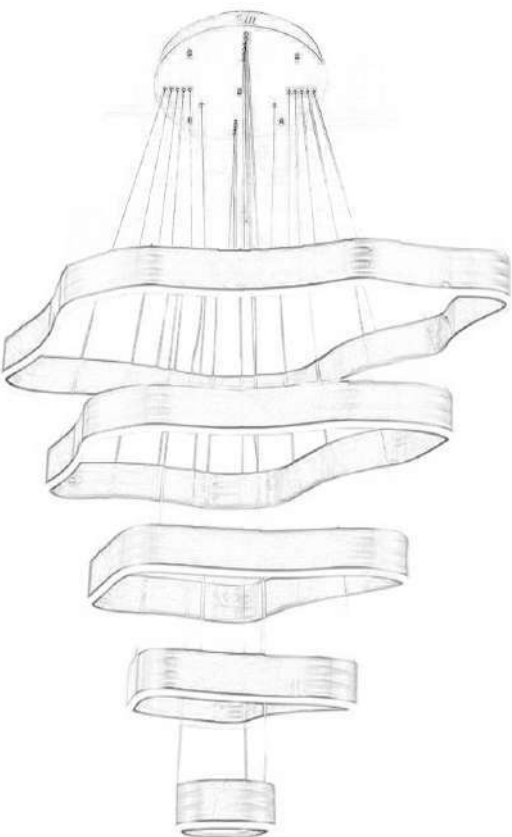

Product Information

LL8970-7A

Material	Stainless Steel+Silica Gel
Power	50W
Driver	
Voltage	AC100-277V/AC220-240V
Light Source	Epistar SMD2835
CRI	≥80
CCT	3000/K/4000K/6000K
Approx Product Size	L1600*W400*H350mm
Suspension Length	1.5 to 3.0 Meter for Option
Finish	Gold/Rose Gold/Chrome...
IP	20
Profile Size	W15*H15mm
Packing	1 PC in brown box + Polywood Package

Product Information

LL8970-7B

Material	Stainless Steel+Silica Gel
Power	80W
Driver	
Voltage	AC100-277V/AC220-240V
Light Source	Epistar SMD2835
CRI	≥80
CCT	3000/K/4000K/6000K
Approx Product Size	L2400*W400*H350mm
Suspension Length	1.5 to 3.0 Meter for Option
Finish	Gold/Rose Gold/Chrome...
IP	20
Profile Size	W15*H15mm
Packing	1 PC in brown box + Polywood Package

Dinning Table Chandelier Light Real Pictures

Ice Mountain Collection

LL1281 Series

Product Information

LL1281

Material	Aluminum + Silica gel
LED	EPISTAR
Power	Per Design
CRI	>80Ra
CCT	3000K/4000K/6500K
Driver	
Voltage	AC100-277V
Color	Brass
Size	L1m*W0.8m to L3m*W1.5m
Overall Height	3500mm(11 feet)
Profile Size	W15*H45mm
Beam Angle	120°

*LL1124 Vertical
Hanging Collection*

CCT CHANGE

3 CCT CHANGE
SWITCH IN CANOPY

Product Information

LL1124-3C

Material	Aluminum + Silicone
LED	EPISTAR
Power	98W
CRI	>80Ra
CCT	3 CCT Change (3000K/4000K/6500K)
Driver	SAA/CE approved LED driver
Voltage	AC100-240V
Color	Black/Gold
Ring Size	φ300*3+400*3
Overall Height	2500mm(8 feet)
Profile Size	W15
Beam Angle	120°