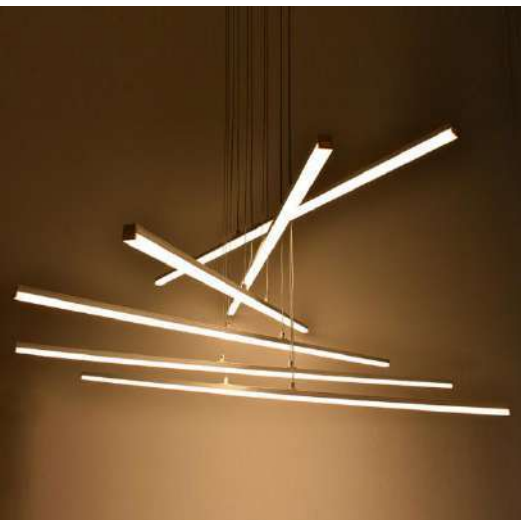

LL8961, Stick Collection

LL8961-6A

Material	Aluminum + Frosted PC
LED	EPISTAR
Power	72W
CRI	>80Ra
CCT	3000K/4000K/6500K
Driver	
Voltage	AC100-277V/AC220-240V
Color	Black/White
Stick Size	W20*H20*L1000mm*6PCS
Overall Height	3000mm (10 feet)
Profile Size	W20*H20mm
Lighting Direction	Downward Lighting